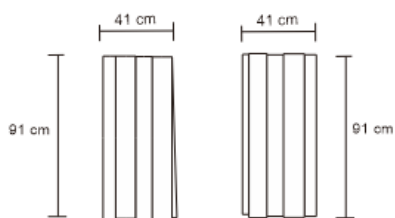

FACETTE SIDEBOARD

DESIGN By Qoqet

Front View

Top View

Side View

Dimensions (mm)

152.12W x 92.00D x 23.00H

Dimensions (Inches)

152.12W x 92.00D x 23.00H

Uniquely luxurious sideboard makes a bold statement. Ideal as a centerpiece in lavish lobbies or stunning opulent interiors. Brush-polished brass doors, parchment top. Ebonized mahogany interior with satin lacquer, glass shelves.