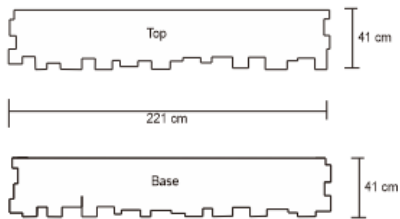

FACETTE SIDEBOARD

DESIGN By Qoqet

Front View

Top View

Side View

Dimensions (mm)

152.12W x 92.00D x 23.00H

Dimensions (Inches)

152.12W x 92.00D x 23.00H

Uniquely luxurious sideboard makes a bold statement. Ideal as a centerpiece in lavish lobbies or stunning opulent interiors. Brush-polished brass doors, parchment top. Ebonized mahogany interior with satin lacquer, glass shelves.