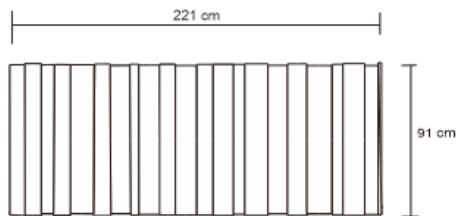

FACETTE SIDEBOARD

DESIGN By Qoqet

Front View

Top View

Side View

Dimensions (mm)

152.12W x 92.00D x 23.00H

Dimensions (Inches)

152.12W x 92.00D x 23.00H

Uniquely luxurious sideboard makes a bold statement. Ideal as a centerpiece in lavish lobbies or stunning opulent interiors. Brush-polished brass doors, parchment top. Ebonized mahogany interior with satin lacquer, glass shelves.