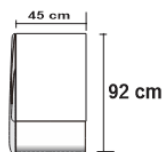

EXCLAGON NICKEL SIDEBOARD

DESIGN By Qoqet

Front View

Front View

Side View

Dimensions (mm)

412.26W x 17.75D x 94.50H

Dimensions (Inches)

412.26W x 17.75D x 94.50H

Elegantly crafted sideboard, encased in parchment lining. Hand-sculpted doors adorned with polished nickel finished, brass sheeting, a true artistic marvel. Impeccably designed, blending texture, artistry, and sophistication in a captivating statement