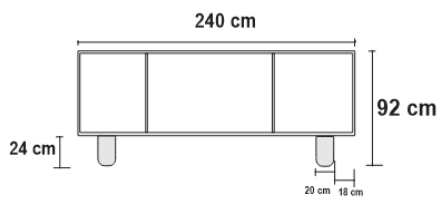

EXCLAGON NICKEL SIDEBOARD

DESIGN By Qoqet

Front View

Front View

Side View

Dimensions (mm)

412.26W x 17.75D x 94.50H

Dimensions (Inches)

412.26W x 17.75D x 94.50H

Elegantly crafted sideboard, encased in parchment lining. Hand-sculpted doors adorned with polished nickel finished, brass sheeting, a true artistic marvel. Impeccably designed, blending texture, artistry, and sophistication in a captivating statement