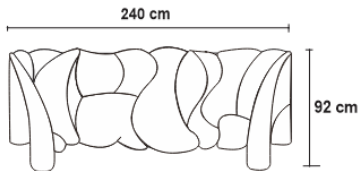

EXCLAGON NICKEL SIDEBOARD

DESIGN By Qoqet

Front View

Front View

Side View

Dimensions (mm)

412.26W x 17.75D x 94.50H

Dimensions (Inches)

412.26W x 17.75D x 94.50H

Elegantly crafted sideboard, encased in parchment lining. Hand-sculpted doors adorned with polished nickel finished, brass sheeting, a true artistic marvel. Impeccably designed, blending texture, artistry, and sophistication in a captivating statement