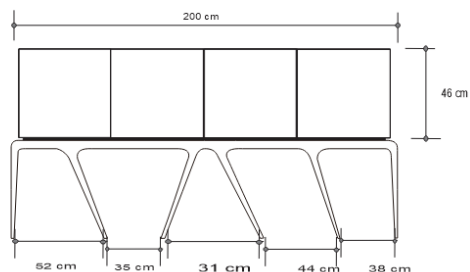

EVOQUE SIDEBOARD

DESIGN By Qoqet

Front View

Top View

Side View

Dimensions (mm)

197.86W x 25.25D x 83.50H

Dimensions (Inches)

197.86W x 25.25D x 83.50H

Experience modern sophistication with this sideboard. Elevated by a distinctive nine-leg base, coated in a sleek black polished resin. The encasement, adorned with parchment lining, adds texture and depth, creating a stunning fusion of form and function for your living space.