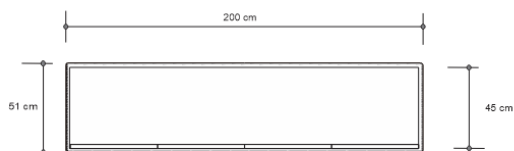

EVOQUE SIDEBOARD

DESIGN By Qoqet

Front View

Top View

Side View

Dimensions (mm)

197.86W x 25.25D x 83.50H

Dimensions (Inches)

197.86W x 25.25D x 83.50H

Experience modern sophistication with this sideboard. Elevated by a distinctive nine-leg base, coated in a sleek black polished resin. The encasement, adorned with parchment lining, adds texture and depth, creating a stunning fusion of form and function for your living space.