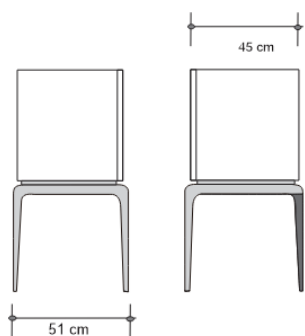

EVOQUE SIDEBOARD

DESIGN By Qoqet

Front View

Top View

Side View

Dimensions (mm)

197.86W x 25.25D x 83.50H

Dimensions (Inches)

197.86W x 25.25D x 83.50H

Experience modern sophistication with this sideboard. Elevated by a distinctive nine-leg base, coated in a sleek black polished resin. The encasement, adorned with parchment lining, adds texture and depth, creating a stunning fusion of form and function for your living space.