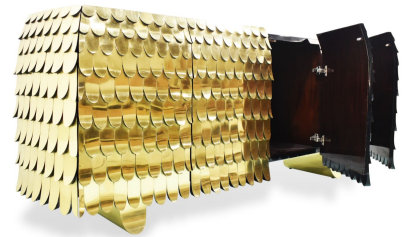

# ENSEMBLE SIDEBOARD

DESIGN By Qoqet

## Dimensions (mm)

417.78W x 23.50D x 94.50H

## Dimensions (Inches)

417.78W x 23.50D x 94.50H

Exquisite sideboard, meticulously handcrafted. Sleek body adorned with African pangolin shell pattern in brass. A captivating conversational piece, radiating elegance, destined to command attention in lavish room settings