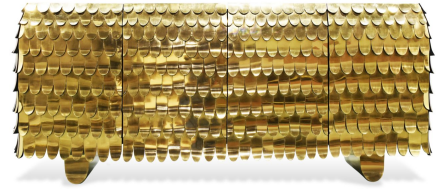

# ENSEMBLE SIDEBOARD

DESIGN By Qoqet

## Dimensions (mm)

417.78W x 23.50D x 94.50H

## Dimensions (Inches)

417.78W x 23.50D x 94.50H

Exquisite sideboard, meticulously handcrafted. Sleek body adorned with African pangolin shell pattern in brass. A captivating conversational piece, radiating elegance, destined to command attention in lavish room settings