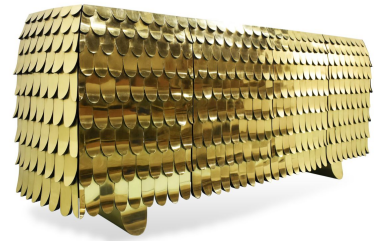

# ENSEMBLE SIDEBOARD

DESIGN By Qoqet

## Dimensions (mm)

417.78W x 23.50D x 94.50H

## Dimensions (Inches)

417.78W x 23.50D x 94.50H

Exquisite sideboard, meticulously handcrafted. Sleek body adorned with African pangolin shell pattern in brass. A captivating conversational piece, radiating elegance, destined to command attention in lavish room settings