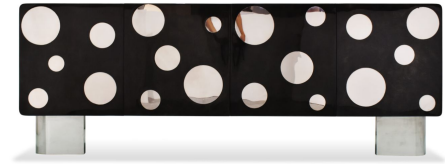

# DAPPLES STAINLESS SIDEBOARD

DESIGN By Qoqet

Front view

Top View

Side view

## Dimensions (mm)

250.44W x 26.50D x 97.75H

## Dimensions (Inches)

250.44W x 26.50D x 97.75H

Whimsical Elegance: Polished resin sideboard with circular stainless steel door inlays. A delightful blend of materials exuding charm and sophistication, creating a playful yet stylish statement in any setting.