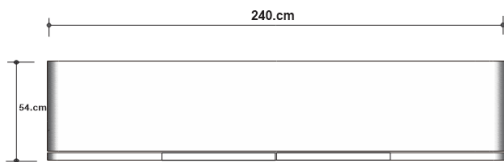

DAPPLES STAINLESS SIDEBOARD

DESIGN By Qoqet

Top View

Dimensions (mm)

250.44W x 26.50D x 97.75H

Dimensions (Inches)

250.44W x 26.50D x 97.75H

Whimsical Elegance: Polished resin sideboard with circular stainless steel door inlays. A delightful blend of materials exuding charm and sophistication, creating a playful yet stylish statement in any setting.

QOQET