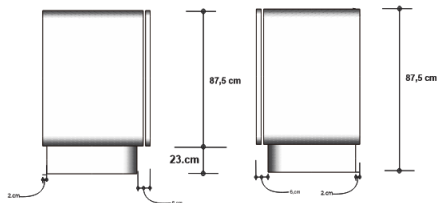

## Dimensions (mm)

250.44W x 26.50D x 97.75H

## Dimensions (Inches)

250.44W x 26.50D x 97.75H

Whimsical Elegance: Polished resin sideboard with circular stainless steel door inlays. A delightful blend of materials exuding charm and sophistication, creating a playful yet stylish statement in any setting.