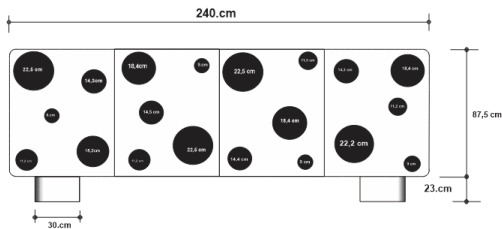

DAPPLES STAINLESS SIDEBOARD

DESIGN By Qoqet

Front view