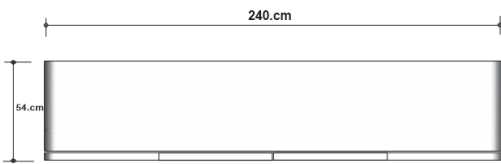

DAPPLES BRASS SIDEBOARD

DESIGN By Qoqet

Front view

Top View

Side view

Dimensions (mm)

250.44W x 26.50D x 97.75H

Dimensions (Inches)

250.44W x 26.50D x 97.75H

Playfully luxurious sideboard, polished resin body. Circular brass inlays embellish the doors. A delightful fusion of materials, radiating whimsy, adding a touch of charm and sophistication to any setting.