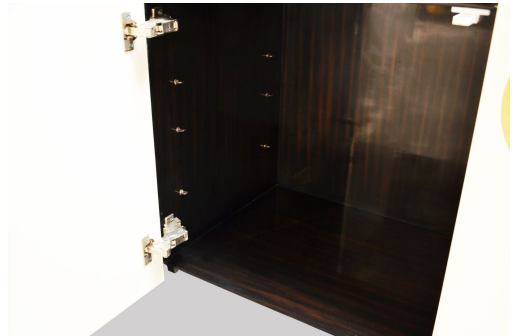

DAPPLES BRASS SIDEBOARD

DESIGN By Qoqet

Front view

Top View

Side view

Dimensions (mm)

250.44W x 26.50D x 97.75H

Dimensions (Inches)

250.44W x 26.50D x 97.75H

Playfully luxurious sideboard, polished resin body. Circular brass inlays embellish the doors. A delightful fusion of materials, radiating whimsy, adding a touch of charm and sophistication to any setting.