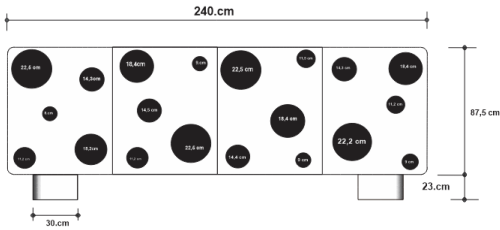

DAPPLES BRASS SIDEBOARD

DESIGN By Qoqet

Front view

Top View

Side view

Dimensions (mm)

250.44W x 26.50D x 97.75H

Dimensions (Inches)

250.44W x 26.50D x 97.75H

Playfully luxurious sideboard, polished resin body. Circular brass inlays embellish the doors. A delightful fusion of materials, radiating whimsy, adding a touch of charm and sophistication to any setting.