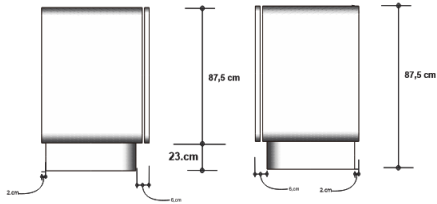

DAPPLES BRASS SIDEBOARD

DESIGN By Qoqet

Front view

Top View

Side view

Dimensions (mm)

250.44W x 26.50D x 97.75H

Dimensions (Inches)

250.44W x 26.50D x 97.75H

Playfully luxurious sideboard, polished resin body. Circular brass inlays embellish the doors. A delightful fusion of materials, radiating whimsy, adding a touch of charm and sophistication to any setting.