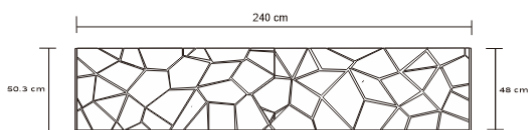

CONGRUOUS SIDEBOARD

DESIGN By Qoqet

Front View

Top View

Side View

Dimensions (mm)

398.37W x 19.00D x 80.00H

Dimensions (Inches)

398.37W x 19.00D x 80.00H

Sumptuous sideboard, elevated by handcrafted cylindrical legs. Parchment-lined body adorned with geometric brass accents. A luxurious statement piece blending craftsmanship for a sophisticated ambiance.