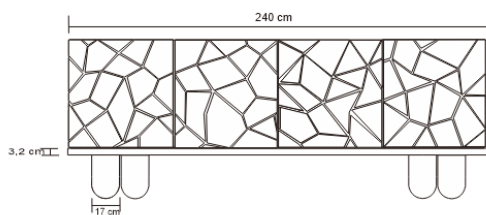

CONGRUOUS SIDEBOARD

DESIGN By Qoqet

Front View

Top View

Side View

Dimensions (mm)

398.37W x 19.00D x 80.00H

Dimensions (Inches)

398.37W x 19.00D x 80.00H

Sumptuous sideboard, elevated by handcrafted cylindrical legs. Parchment-lined body adorned with geometric brass accents. A luxurious statement piece blending craftsmanship for a sophisticated ambiance.