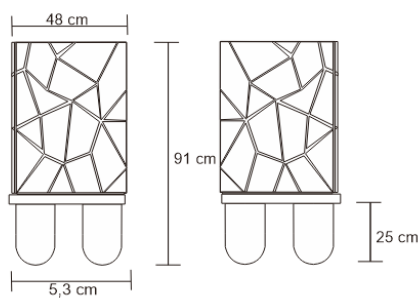

CONGRUOUS SIDEBOARD

DESIGN By Qoqet

Front View

Top View

Side View

Dimensions (mm)

398.37W x 19.00D x 80.00H

Dimensions (Inches)

398.37W x 19.00D x 80.00H

Sumptuous sideboard, elevated by handcrafted cylindrical legs. Parchment-lined body adorned with geometric brass accents. A luxurious statement piece blending craftsmanship for a sophisticated ambiance.