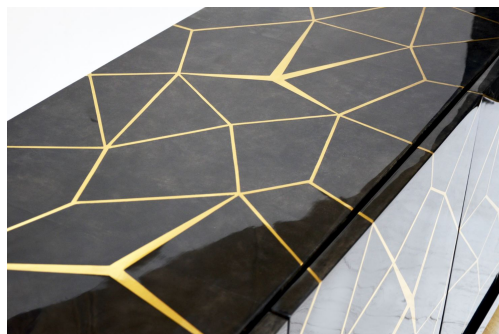

CONGRUOUS SIDEBOARD

DESIGN By Qoqet

Front View

Top View

Side View

Dimensions (mm)

398.37W x 19.00D x 80.00H

Dimensions (Inches)

398.37W x 19.00D x 80.00H

Sumptuous sideboard, elevated by handcrafted cylindrical legs. Parchment-lined body adorned with geometric brass accents. A luxurious statement piece blending craftsmanship for a sophisticated ambiance.