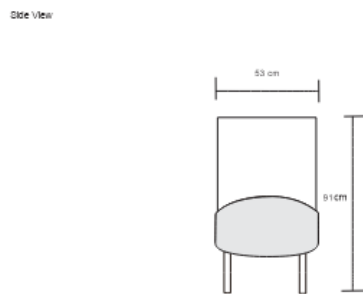

## Dimensions (mm)

364.86W x 20.75D x 86.61H

## Dimensions (Inches)

364.86W x 20.75D x 86.61H

Elegant vintage-inspired sideboard, parchment-clad incasement, featuring gracious curves and poised on refined brass legs. A stunning addition to luxurious interiors, emanating timeless charm and sophistication with meticulous craftsmanship.