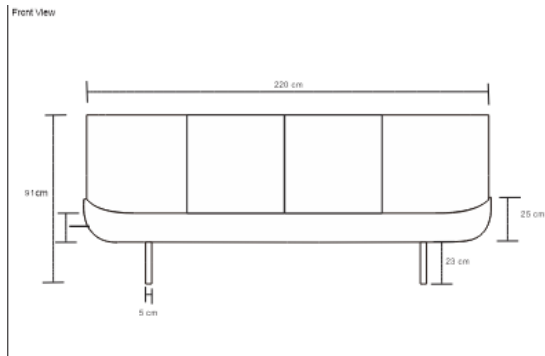

## Dimensions (mm)

364.86W x 20.75D x 86.61H

## Dimensions (Inches)

364.86W x 20.75D x 86.61H

Elegant vintage-inspired sideboard, parchment-clad incasement, featuring gracious curves and poised on refined brass legs. A stunning addition to luxurious interiors, emanating timeless charm and sophistication with meticulous craftsmanship.