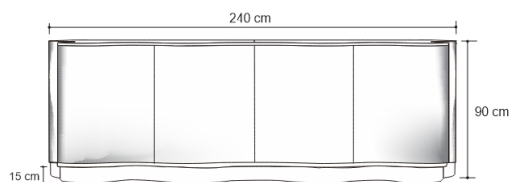

BILLOW SIDEBOARD

DESIGN By Qoqet

Front View

Top View

Front View

Dimensions (mm)

318.13W x 23.25D x 94.50H

Dimensions (Inches)

318.13W x 23.25D x 94.50H

This luxurious sideboard with brass accents is a stunning piece of furniture that adds a touch of glamour and sophistication to any room. It is crafted from high-quality materials and coated with a high-gloss lacquer finish to create a smooth and shiny surface, resting on a brass lined plinth.