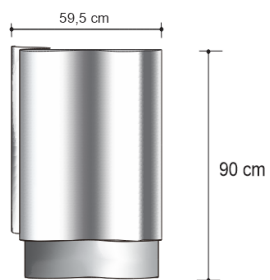

BILLOW SIDEBOARD

DESIGN By Qoqet

Front View

Top View

Front View

Dimensions (mm)

318.13W x 23.25D x 94.50H

Dimensions (Inches)

318.13W x 23.25D x 94.50H

This luxurious sideboard with brass accents is a stunning piece of furniture that adds a touch of glamour and sophistication to any room. It is crafted from high-quality materials and coated with a high-gloss lacquer finish to create a smooth and shiny surface, resting on a brass lined plinth.