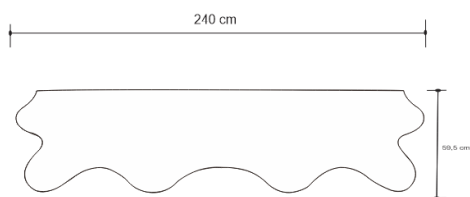

BILLOW SIDEBOARD

DESIGN By Qoqet

Front View

Top View

Front View

Dimensions (mm)

318.13W x 23.25D x 94.50H

Dimensions (Inches)

318.13W x 23.25D x 94.50H

This luxurious sideboard with brass accents is a stunning piece of furniture that adds a touch of glamour and sophistication to any room. It is crafted from high-quality materials and coated with a high-gloss lacquer finish to create a smooth and shiny surface, resting on a brass lined plinth.