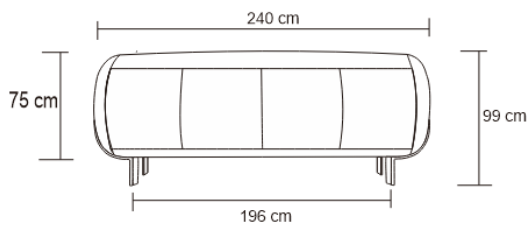

BELVEDERE SIDEBOARD

DESIGN By Qoqet

Side View

Front View

Dimensions (mm)

521.39W x 26.50D x 97.75H

Dimensions (Inches)

521.39W x 26.50D x 97.75H