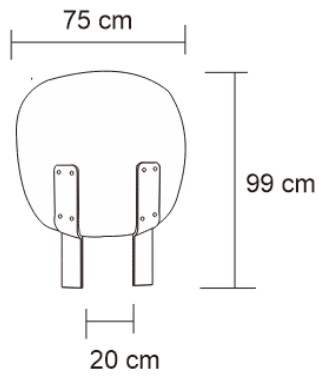

BELVEDERE SIDEBOARD

DESIGN By Qoqet

Side View

Front View

Dimensions (mm)

521.39W x 26.50D x 97.75H

Dimensions (Inches)

521.39W x 26.50D x 97.75H

The design of this 4-door parchment sideboard is organically clean with a focus on the natural beauty of the material. The lines and simple shape create a sleek and unique look that is both timeless and versatile. The solid brass legs carrying this piece are designed to look industrial with visible hex-bolts adding a flair of art.