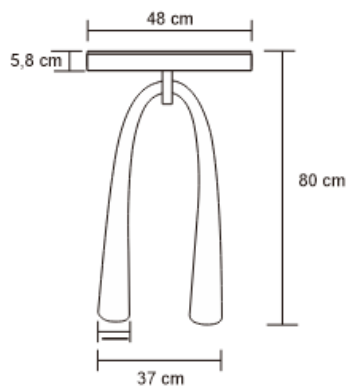

# TIRA CONSOLE

DESIGN By Qoqet

Front View

Side View

## Dimensions (mm)

92.59W x 16.50D x 71.00H

## Dimensions (Inches)

92.59W x 16.50D x 71.00H

An exceptional console table featuring a parchment top, gracefully supported by a high-gloss black lacquer base. The combination of textures and finishes makes it a standout piece in any interior.