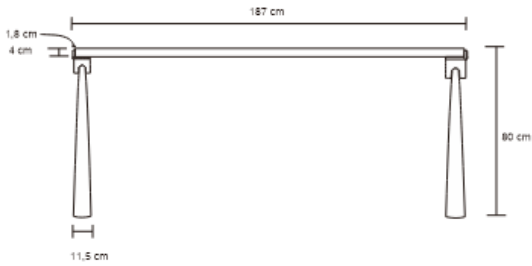

# TIRA CONSOLE

DESIGN By Qoqet

Front View

Side View

## Dimensions (mm)

92.59W x 16.50D x 71.00H

## Dimensions (Inches)

92.59W x 16.50D x 71.00H

An exceptional console table featuring a parchment top, gracefully supported by a high-gloss black lacquer base. The combination of textures and finishes makes it a standout piece in any interior.