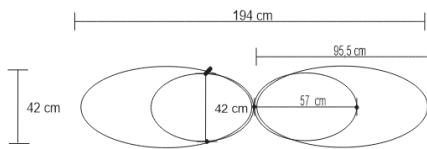

Top View

Side View