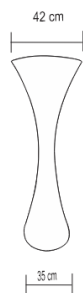

# TIABO CONSOLE – PARCHMENT

DESIGN By Qoqet

Front View

Top View

Side View

## Dimensions (mm)

92.59W x 15.75D x 78.75H

## Dimensions (Inches)

92.59W x 15.75D x 78.75H

Immerse your space in timeless elegance with this artfully shaped console table, meticulously lined in parchment. The top, adorned with sleek black Angola granite, contribute to its sophisticated design, creating a luxurious and harmonious centerpiece.