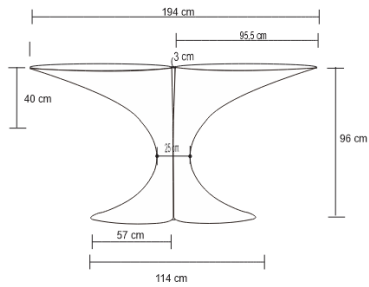

TIABO CONSOLE – PARCHMENT

DESIGN By Qoqet

Front View