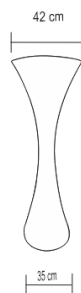

TIABO CONSOLE – BRASS

DESIGN By Qoqet

Front View

Top View

Side View

Dimensions (mm)

105.82W x 15.50D x 68.00H

Dimensions (Inches)

105.82W x 15.50D x 68.00H

Embrace artful elegance with this uniquely shaped console table, meticulously lined in brass with seamless precision. The top, adorned with sleek black Angola granite, enhance its sophisticated design, creating a seamless and luxurious centerpiece for your space.