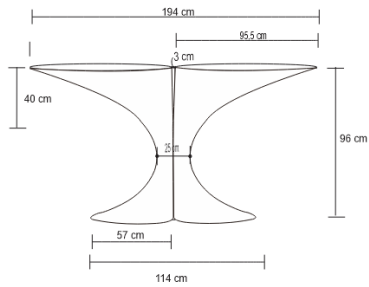

TIABO CONSOLE – BRASS

DESIGN By Qoqet

Front View

Top View

Side View

Dimensions (mm)

105.82W x 15.50D x 68.00H

Dimensions (Inches)

105.82W x 15.50D x 68.00H

Embrace artful elegance with this uniquely shaped console table, meticulously lined in brass with seamless precision. The top, adorned with sleek black Angola granite, enhance its sophisticated design, creating a seamless and luxurious centerpiece for your space.