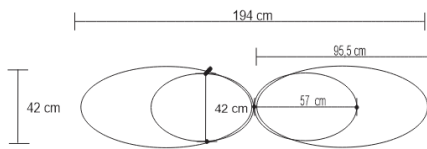

TIABO CONSOLE – BRASS

DESIGN By Qoqet

Front View

Top View

Side View

Dimensions (mm)

105.82W x 15.50D x 68.00H

Dimensions (Inches)