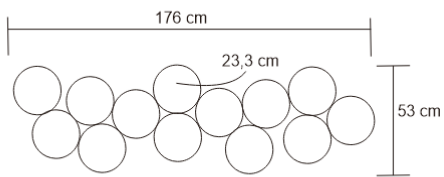

TEE CONSOLE

DESIGN By Qoqet

Front View

Top View

Dimensions (mm)

119.05W x 21.00D x 74.00H

Dimensions (Inches)

119.05W x 21.00D x 74.00H