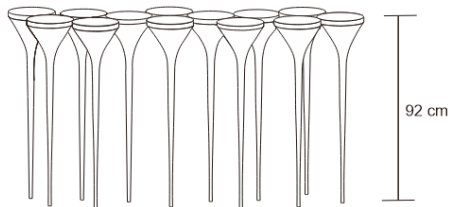

TEE CONSOLE

DESIGN By Qoqet

Front View

Top View

Dimensions (mm)

119.05W x 21.00D x 74.00H

Dimensions (Inches)

119.05W x 21.00D x 74.00H

Elevate your space with the distinctive allure of this multi-leg console table, adorned in lustrous black high-polished resin. Crowned by a meticulously inlaid brass top, it harmoniously blends sophistication and craftsmanship, establishing a captivating and striking focal point in any space.