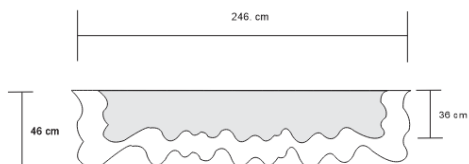

PURPLE RAIN CONSOLE

DESIGN By Qoqet

Front View

Top View

Dimensions (mm)

171.96W x 18.00D x 93.00H

Dimensions (Inches)

171.96W x 18.00D x 93.00H