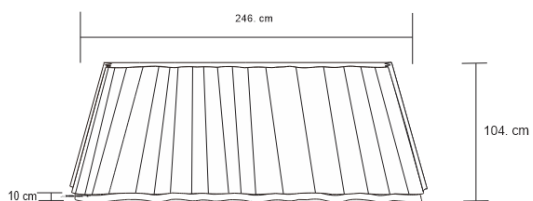

PURPLE RAIN CONSOLE

DESIGN By Qoqet

Front View

Top View

Dimensions (mm)

171.96W x 18.00D x 93.00H

Dimensions (Inches)

171.96W x 18.00D x 93.00H