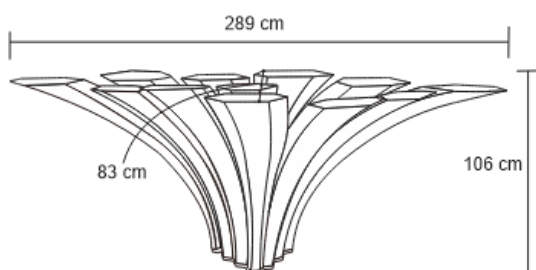

PANTHEON CONSOLE

DESIGN By Qoqet

Front View

Dimensions (mm)

474.88W x 37.75D x 118.00H

Dimensions (Inches)

474.88W x 37.75D x 118.00H

Redefine luxury with this grandiose piece, where expansive elements and artistic fractured resin tops converge. The highly polished black resin base enhances its unmistakable statement, perfect for hallways and luxurious settings. A harmonious blend of form and sophistication, it elevates your space with undeniable elegance.