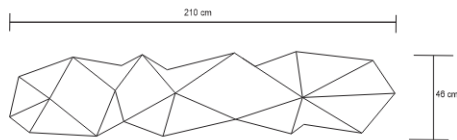

# HARMONIX CONSOLE

DESIGN By Qoqet

Front View

Top View

## Dimensions (mm)

80.25W x 19.00D x 83.00H

## Dimensions (Inches)

80.25W x 19.00D x 83.00H

Introduce distinctive elegance with this console table featuring a parchment top adorned with intricate brass inlays. Supported by sleek brass legs, this unique piece seamlessly blends craftsmanship and style, creating a sophisticated focal point for your space.