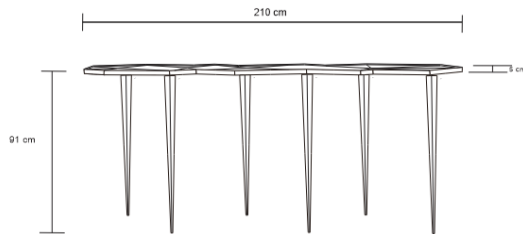

HARMONIX CONSOLE

DESIGN By Qoqet

Front View