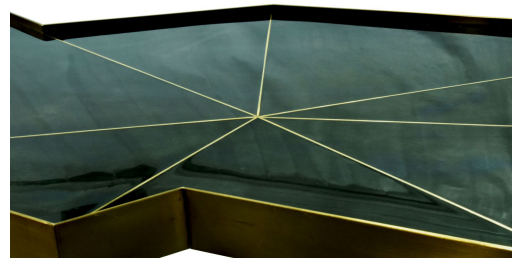

# HARMONIX CONSOLE

DESIGN By Qoqet

Front View

Top View

## Dimensions (mm)

80.25W x 19.00D x 83.00H

## Dimensions (Inches)

80.25W x 19.00D x 83.00H

Introduce distinctive elegance with this console table featuring a parchment top adorned with intricate brass inlays. Supported by sleek brass legs, this unique piece seamlessly blends craftsmanship and style, creating a sophisticated focal point for your space.