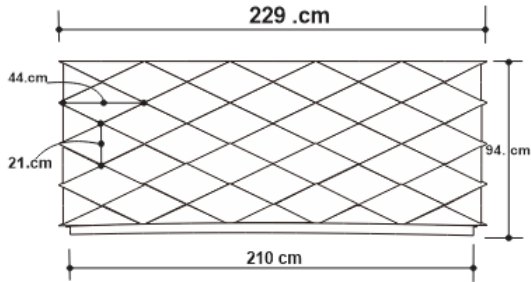

HARLEQUIN CONSOLE – STAINLESS

DESIGN By Qoqet

Front View

Top View

Side View

Dimensions (mm)

358.91W x 24.75D x 95.25H

Dimensions (Inches)

358.91W x 24.75D x 95.25H

Experience the luxurious appeal of this console's impressive design, influenced by the enchanting patterns of fish scales. Meticulously crafted, solid stainless sheeting is artistically applied, polished to perfection, and complemented by an Angola granite top for added sophistication.