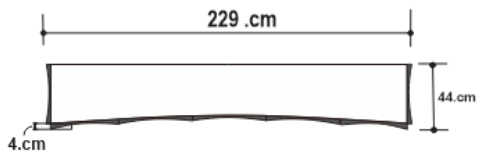

HARLEQUIN CONSOLE – STAINLESS

DESIGN By Qoqet

Front View

Top View

Side View

Dimensions (mm)

358.91W x 24.75D x 95.25H

Dimensions (Inches)

358.91W x 24.75D x 95.25H

Experience the luxurious appeal of this console's impressive design, influenced by the enchanting patterns of fish scales. Meticulously crafted, solid stainless sheeting is artistically applied, polished to perfection, and complemented by an Angola granite top for added sophistication.