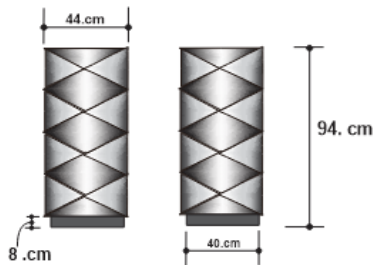

HARLEQUIN CONSOLE – STAINLESS

DESIGN By Qoqet

Front View

Top View

Side View

Dimensions (mm)

358.91W x 24.75D x 95.25H

Dimensions (Inches)

358.91W x 24.75D x 95.25H

Experience the luxurious appeal of this console's impressive design, influenced by the enchanting patterns of fish scales. Meticulously crafted, solid stainless sheeting is artistically applied, polished to perfection, and complemented by an Angola granite top for added sophistication.