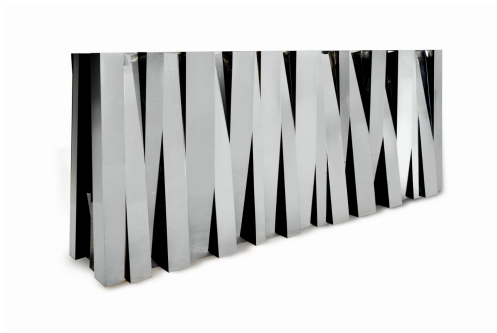

# FACETTE CONSOLE – STAINLESS

DESIGN By Qoqet

Front View

Top View

Side View

## Dimensions (mm)

141.10W x 15.75D x 86.50H

## Dimensions (Inches)

141.10W x 15.75D x 86.50H

Redefine luxury in any space with this extraordinary console table, showcasing facet panels at diverse angles for a prestigious aesthetic. The stainless-lined body gracefully supports a charcoal color parchment top, creating a refined focal point.