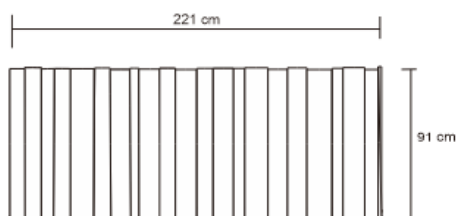

# FACETTE CONSOLE – STAINLESS

DESIGN By Qoqet

Front View

Top View

Side View

## Dimensions (mm)

141.10W x 15.75D x 86.50H

## Dimensions (Inches)

141.10W x 15.75D x 86.50H

Redefine luxury in any space with this extraordinary console table, showcasing facet panels at diverse angles for a prestigious aesthetic. The stainless-lined body gracefully supports a charcoal color parchment top, creating a refined focal point.