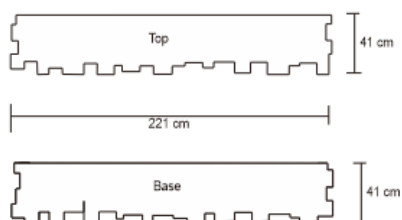

FACETTE CONSOLE – STAINLESS

DESIGN By Qoqet

Front View

Top View

Dimensions (mm)

141.10W x 15.75D x 86.50H

Dimensions (Inches)

141.10W x 15.75D x 86.50H

Redefine luxury in any space with this extraordinary console table, showcasing facet panels at diverse angles for a prestigious aesthetic. The stainless-lined body gracefully supports a charcoal color parchment top, creating a refined focal point.

QOQET