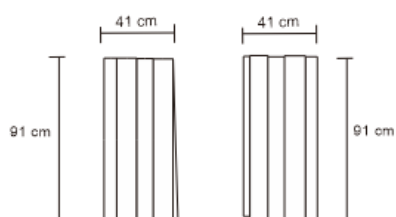

## Dimensions (mm)

141.10W x 15.75D x 86.50H

## Dimensions (Inches)

141.10W x 15.75D x 86.50H

Redefine luxury in any space with this extraordinary console table, showcasing facet panels at diverse angles for a prestigious aesthetic. The stainless-lined body gracefully supports a charcoal color parchment top, creating a refined focal point.