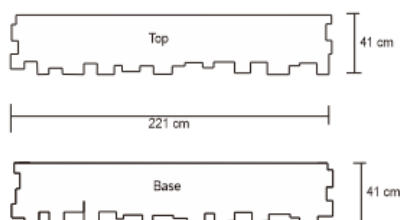

FACETTE CONSOLE – BRASS

DESIGN By Qoqet

Front View

Top View

Side View

Dimensions (mm)

152.12W x 15.75D x 86.50H

Dimensions (Inches)

152.12W x 15.75D x 86.50H

Immerse your space in luxury with this extraordinary console table featuring facet panels mounted at diverse angles, imparting a prestigious allure. The body, adorned with brass lining, cradles a sophisticated charcoal color parchment top for added refinement.