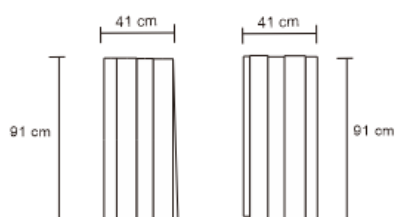

FACETTE CONSOLE – BRASS

DESIGN By Qoqet

Front View

Top View

Side View

Dimensions (mm)

152.12W x 15.75D x 86.50H

Dimensions (Inches)

152.12W x 15.75D x 86.50H

Immerse your space in luxury with this extraordinary console table featuring facet panels mounted at diverse angles, imparting a prestigious allure. The body, adorned with brass lining, cradles a sophisticated charcoal color parchment top for added refinement.