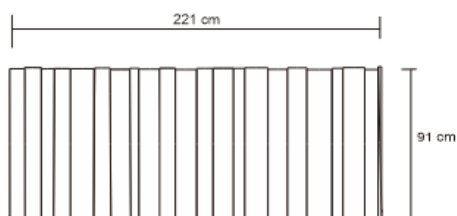

FACETTE CONSOLE – BRASS

DESIGN By Qoqet

Front View

Top View

Side View

Dimensions (mm)

152.12W x 15.75D x 86.50H

Dimensions (Inches)

152.12W x 15.75D x 86.50H

Immerse your space in luxury with this extraordinary console table featuring facet panels mounted at diverse angles, imparting a prestigious allure. The body, adorned with brass lining, cradles a sophisticated charcoal color parchment top for added refinement.