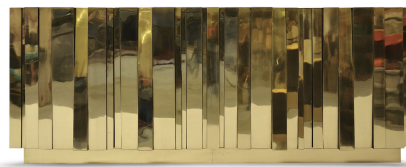

FACETTE CONSOLE – BRASS

DESIGN By Qoqet

Front View

Top View

Side View

Dimensions (mm)

152.12W x 15.75D x 86.50H

Dimensions (Inches)

152.12W x 15.75D x 86.50H

Immerse your space in luxury with this extraordinary console table featuring facet panels mounted at diverse angles, imparting a prestigious allure. The body, adorned with brass lining, cradles a sophisticated charcoal color parchment top for added refinement.