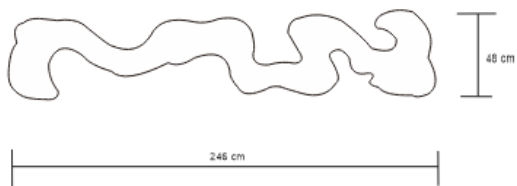

COQUILA CONSOLE

DESIGN By Qoqet

Front View

Top View

Dimensions (mm)

324.74W x 19.75D x 94.50H

Dimensions (Inches)

324.74W x 19.75D x 94.50H