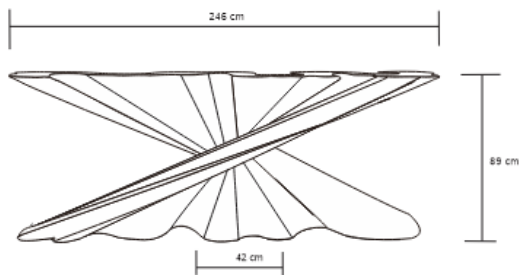

COQUILA CONSOLE

DESIGN By Qoqet

Front View

Top View

Dimensions (mm)

324.74W x 19.75D x 94.50H

Dimensions (Inches)

324.74W x 19.75D x 94.50H