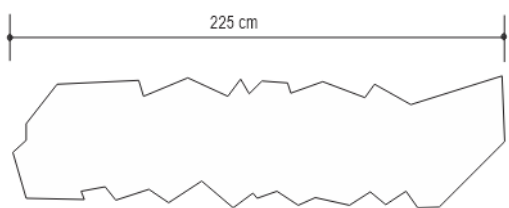

CAUSTIC CONSOLE

DESIGN By Qoqet

Front View

Top View

Dimensions (mm)

156.53W x 23.25D x 88.50H

Dimensions (Inches)

156.53W x 23.25D x 88.50H