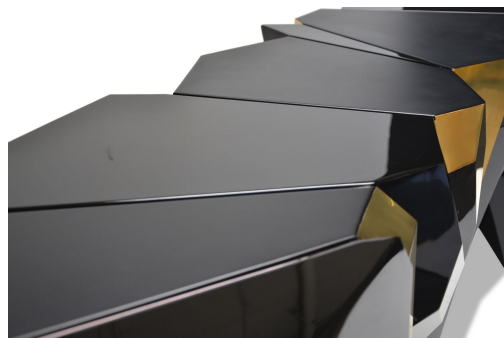

CAUSTIC CONSOLE

DESIGN By Qoqet

Front View

Top View

Dimensions (mm)

156.53W x 23.25D x 88.50H

Dimensions (Inches)

156.53W x 23.25D x 88.50H

Influenced by brutalism, this black lacquer console table with brass accents is an original statement piece. Its striking design brings a powerful aesthetic to hallways or living rooms, making a lasting impression.