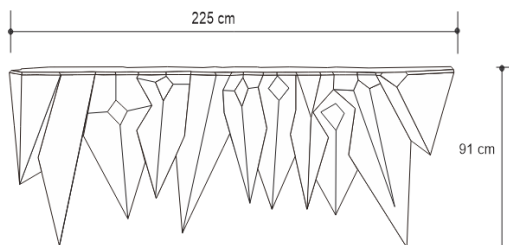

CAUSTIC CONSOLE

DESIGN By Qoqet

Front View

Top View

Dimensions (mm)

156.53W x 23.25D x 88.50H

Dimensions (Inches)

156.53W x 23.25D x 88.50H