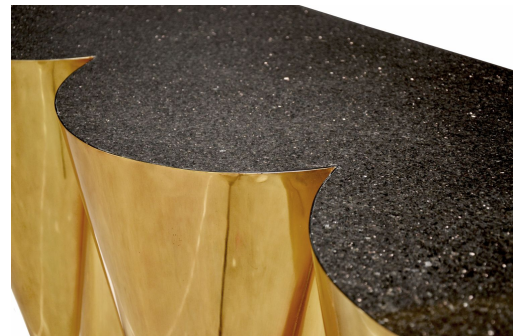

BRASS CONICS CONSOLE

DESIGN By Qoqet

Top View

Front View

Dimensions (mm)

233.47W x 17.75D x 84.75H

Dimensions (Inches)

233.47W x 17.75D x 84.75H

Meticulously crafted with precision, this distinctive art piece showcases interlinked cylindrical and cone-shaped elements. Adorned with hand-applied brass sheeting and devoid of visible seams, it exudes a seamless and distinctive identity, complemented by a black granite top for added sophistication.