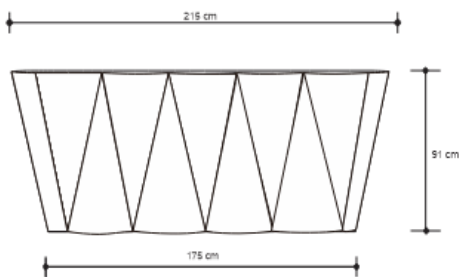

BRASS CONICS CONSOLE

DESIGN By Qoqet

Top View

Front View

Dimensions (mm)

233.47W x 17.75D x 84.75H

Dimensions (Inches)

233.47W x 17.75D x 84.75H

Meticulously crafted with precision, this distinctive art piece showcases interlinked cylindrical and cone-shaped elements. Adorned with hand-applied brass sheeting and devoid of visible seams, it exudes a seamless and distinctive identity, complemented by a black granite top for added sophistication.