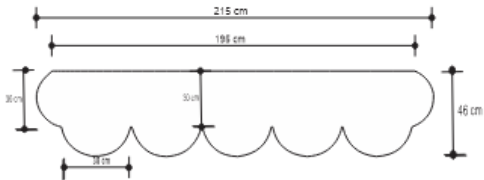

BRASS CONICS CONSOLE

DESIGN By Qoqet

Top View

Front View

Dimensions (mm)

233.47W x 17.75D x 84.75H

Dimensions (Inches)

233.47W x 17.75D x 84.75H

Meticulously crafted with precision, this distinctive art piece showcases interlinked cylindrical and cone-shaped elements. Adorned with hand-applied brass sheeting and devoid of visible seams, it exudes a seamless and distinctive identity, complemented by a black granite top for added sophistication.