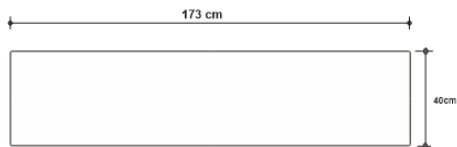

BORA CONSOLE

DESIGN By Qoqet

Front View

Base View

Top View

Dimensions (mm)

79.37W x 36.00D x 68.00H

Dimensions (Inches)

79.37W x 36.00D x 68.00H

Experience elegance with this designer console table featuring a parchment top gracefully perched on a meticulously handcrafted polished brass base. A refined centerpiece for sophisticated interiors.