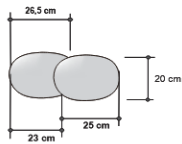

BORA CONSOLE

DESIGN By Qoqet

Front View

Base View

Top View

Dimensions (mm)

79.37W x 36.00D x 68.00H

Dimensions (Inches)

79.37W x 36.00D x 68.00H

Experience elegance with this designer console table featuring a parchment top gracefully perched on a meticulously handcrafted polished brass base. A refined centerpiece for sophisticated interiors.