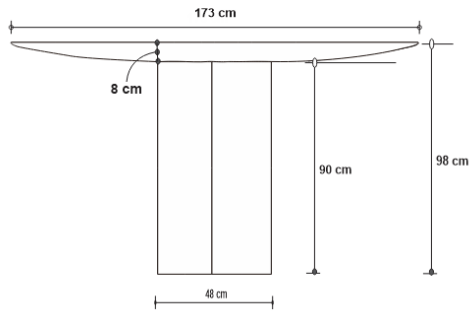

BORA CONSOLE

DESIGN By Qoqet

Front View

Base View

Top View

Dimensions (mm)

79.37W x 36.00D x 68.00H

Dimensions (Inches)

79.37W x 36.00D x 68.00H

Experience elegance with this designer console table featuring a parchment top gracefully perched on a meticulously handcrafted polished brass base. A refined centerpiece for sophisticated interiors.