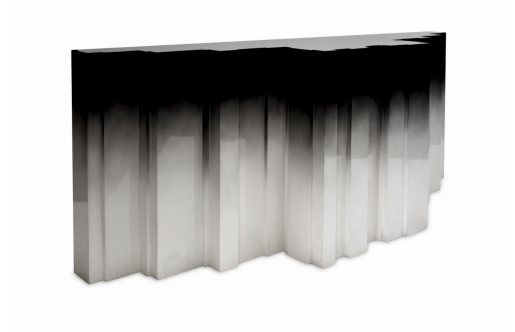

BOKS DECO CONSOLE

DESIGN By Qoqet

Dimensions (mm)

158.73W x 22.50D x 90.25H

Dimensions (Inches)

158.73W x 22.50D x 90.25H

Introduce a touch of modern sophistication with this console table, finished in mesmerizing Ombre lacquer that transitions from off-white to black. Its color-changing design makes it a standout piece in any setting.