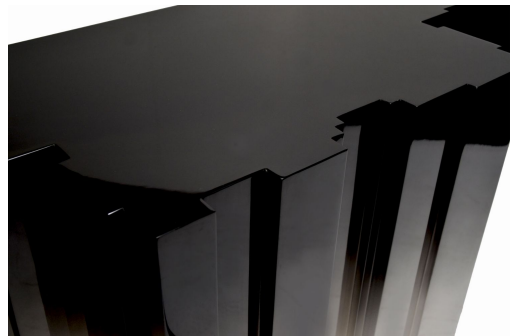

BOKS DECO CONSOLE

DESIGN By Qoqet

Dimensions (mm)

158.73W x 22.50D x 90.25H

Dimensions (Inches)

158.73W x 22.50D x 90.25H

Introduce a touch of modern sophistication with this console table, finished in mesmerizing Ombre lacquer that transitions from off-white to black. Its color-changing design makes it a standout piece in any setting.