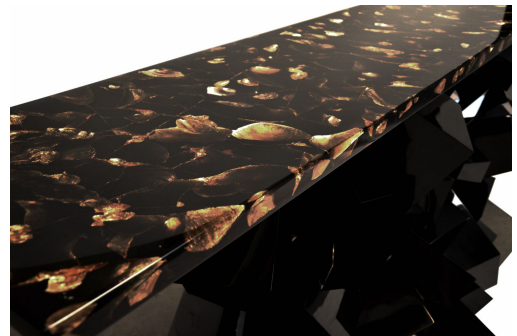

BLACK ALUNITE CONSOLE

DESIGN By Qoqet

Front View

Top View

Side View

Dimensions (mm)

320.22W x 15.75D x 82.75H

Dimensions (Inches)

320.22W x 15.75D x 82.75H

Transform your space with an artfully constructed console, boasting a meticulously detailed base in polished black resin. The fractured resin top enhances its unique and refined appeal, infusing your surroundings with a timeless touch of elegance.