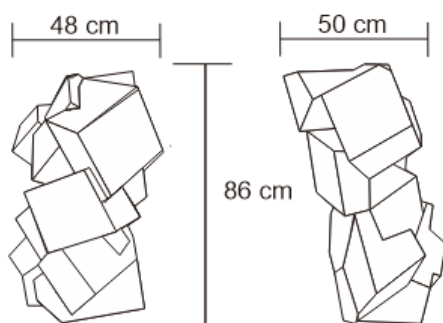

BLACK ALUNITE CONSOLE

DESIGN By Qoqet

Front View

Top View

Side View

Dimensions (mm)

320.22W x 15.75D x 82.75H

Dimensions (Inches)

320.22W x 15.75D x 82.75H

Transform your space with an artfully constructed console, boasting a meticulously detailed base in polished black resin. The fractured resin top enhances its unique and refined appeal, infusing your surroundings with a timeless touch of elegance.