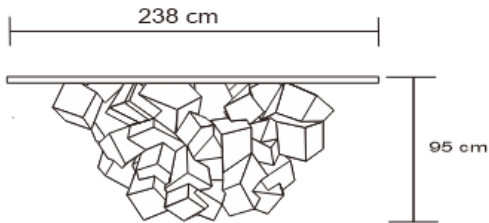

BLACK ALUNITE CONSOLE

DESIGN By Qoqet

Front View

Top View

Side View

Dimensions (mm)

320.22W x 15.75D x 82.75H

Dimensions (Inches)

320.22W x 15.75D x 82.75H

Transform your space with an artfully constructed console, boasting a meticulously detailed base in polished black resin. The fractured resin top enhances its unique and refined appeal, infusing your surroundings with a timeless touch of elegance.