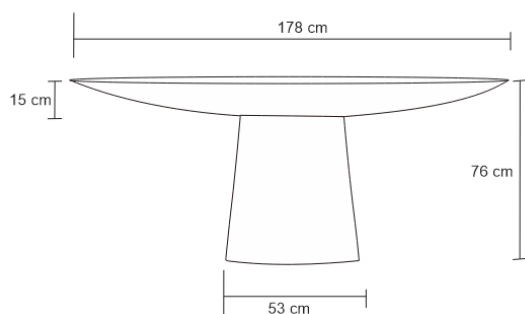

# PASTICO DINING TABLE

DESIGN By Qoqet

Front View

Top View

Side View

## Dimensions (mm)

175.82W x 36.00D x 72.00H

## Dimensions (Inches)

175.82W x 36.00D x 72.00H

Step into an oasis of sophistication with our handmade dining table, showcasing a charcoal color – parchment top and a high-polished brass base. This creative design establishes a commanding presence, seamlessly fusing artistic flair with timeless elegance for a dining room that exudes distinctive refinement and style.