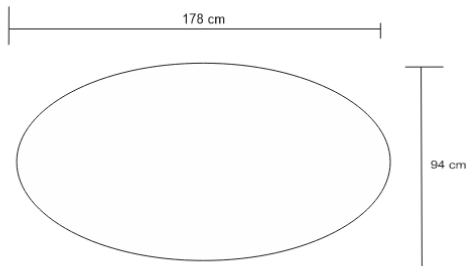

# PASTICO DINING TABLE

DESIGN By Qoqet

Front View

Top View

Side View

## Dimensions (mm)

175.82W x 36.00D x 72.00H

## Dimensions (Inches)

175.82W x 36.00D x 72.00H

Step into an oasis of sophistication with our handmade dining table, showcasing a charcoal color – parchment top and a high-polished brass base. This creative design establishes a commanding presence, seamlessly fusing artistic flair with timeless elegance for a dining room that exudes distinctive refinement and style.