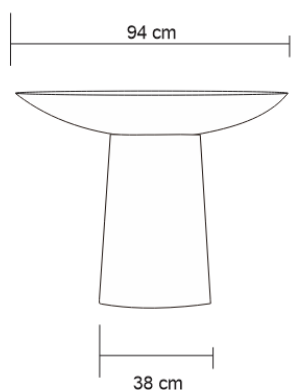

# PASTICO DINING TABLE

DESIGN By Qoqet

Front View

Top View

Side View

## Dimensions (mm)

175.82W x 36.00D x 72.00H

## Dimensions (Inches)

175.82W x 36.00D x 72.00H

Step into an oasis of sophistication with our handmade dining table, showcasing a charcoal color – parchment top and a high-polished brass base. This creative design establishes a commanding presence, seamlessly fusing artistic flair with timeless elegance for a dining room that exudes distinctive refinement and style.