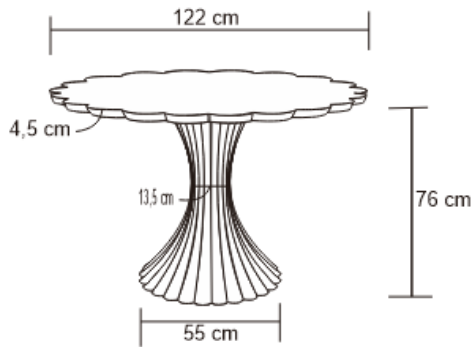

# PLUTO DINING TABLE

DESIGN By Qoqet

Front View

Top View

Base View

## Dimensions (mm)

143.85W x 52.00D x 52.00H

## Dimensions (Inches)

143.85W x 52.00D x 52.00H

Elevate your dining experience with our luxurious table, boasting a hand-polished high-gloss black base and a meticulously structured top adorned with a light gray parchment. This beautiful design creates a powerful statement, adding sophistication to your dining room.