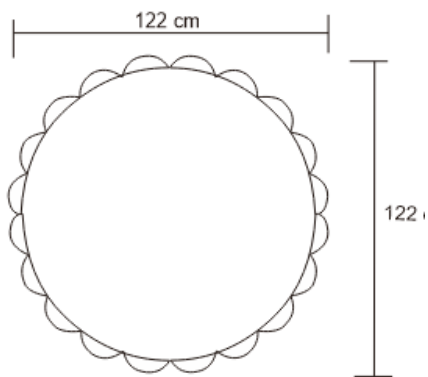

PLUTO DINING TABLE

DESIGN By Qoqet

Top View

Dimensions (mm)

143.85W x 52.00D x 52.00H

Dimensions (Inches)

143.85W x 52.00D x 52.00H

Elevate your dining experience with our luxurious table, boasting a hand-polished high-gloss black base and a meticulously structured top adorned with a light gray parchment. This beautiful design creates a powerful statement, adding sophistication to your dining room.

QOQET