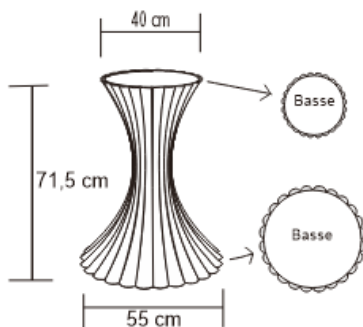

## Dimensions (mm)

143.85W x 52.00D x 52.00H

## Dimensions (Inches)

143.85W x 52.00D x 52.00H

Elevate your dining experience with our luxurious table, boasting a hand-polished high-gloss black base and a meticulously structured top adorned with a light gray parchment. This beautiful design creates a powerful statement, adding sophistication to your dining room.