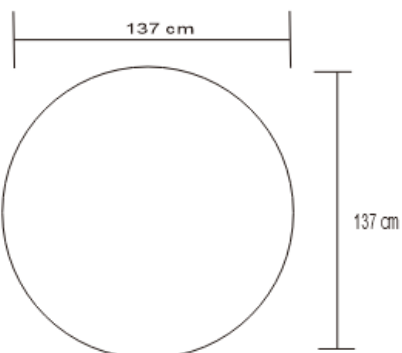

OBATA DINING TABLE – CHARCOAL

DESIGN By Qoqet

Front View

Top View

Base View

Dimensions (mm)

146.06W x 54.00D x 54.00H

Dimensions (Inches)

146.06W x 54.00D x 54.00H

This creatively designed dining table, with a charcoal-color parchment top gracefully sits on hand-polished brass legs, crafting a unique fusion of style and craftsmanship. Redefine your dining experience with this striking centerpiece.

QOQET