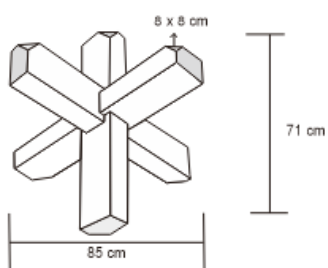

## Dimensions (mm)

146.06W x 54.00D x 54.00H

## Dimensions (Inches)

146.06W x 54.00D x 54.00H

This creatively designed dining table, with a charcoal-color parchment top gracefully sits on hand-polished brass legs, crafting a unique fusion of style and craftsmanship. Redefine your dining experience with this striking centerpiece.