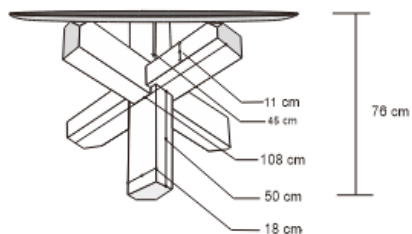

# OBATA DINING TABLE – CHARCOAL

DESIGN By Qoqet

Front View

Top View

Base View

## Dimensions (mm)

146.06W x 54.00D x 54.00H

## Dimensions (Inches)

146.06W x 54.00D x 54.00H

This creatively designed dining table, with a charcoal-color parchment top gracefully sits on hand-polished brass legs, crafting a unique fusion of style and craftsmanship. Redefine your dining experience with this striking centerpiece.