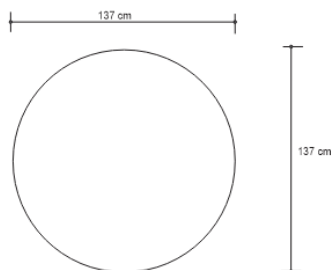

NESA DINING TABLE – STAINLESS

DESIGN By Qoqet

Front View

Top View

Base View

Dimensions (mm)

166.45W x 54.00D x 54.00H

Dimensions (Inches)

166.45W x 54.00D x 54.00H

Unveil sophistication with our handmade dining table, featuring a charcoal-colored parchment top and a high mirror-polished stainless base. This striking fusion of design elements creates a timeless centerpiece, elevating your space with contemporary elegance and impeccable craftsmanship.