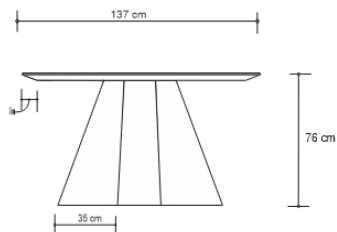

NESA DINING TABLE – STAINLESS

DESIGN By Qoqet

Front View

Top View

Base View

Dimensions (mm)

166.45W x 54.00D x 54.00H

Dimensions (Inches)

166.45W x 54.00D x 54.00H

Unveil sophistication with our handmade dining table, featuring a charcoal-colored parchment top and a high mirror-polished stainless base. This striking fusion of design elements creates a timeless centerpiece, elevating your space with contemporary elegance and impeccable craftsmanship.