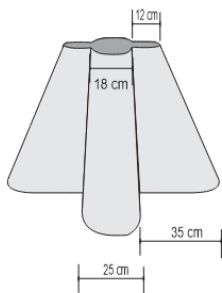

NESA DINING TABLE – STAINLESS

DESIGN By Qoqet

Front View

Top View

Base View

Dimensions (mm)

166.45W x 54.00D x 54.00H

Dimensions (Inches)

166.45W x 54.00D x 54.00H

Unveil sophistication with our handmade dining table, featuring a charcoal-colored parchment top and a high mirror-polished stainless base. This striking fusion of design elements creates a timeless centerpiece, elevating your space with contemporary elegance and impeccable craftsmanship.