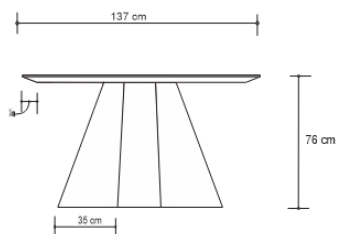

NESA DINING TABLE – BRASS

DESIGN By Qoqet

Front View

Top View

Base View

Dimensions (mm)

166.45W x 54.00D x 54.00H

Dimensions (Inches)

166.45W x 54.00D x 54.00H

Experience luxury dining with our handmade table featuring a charcoal color – parchment top and a high-polished brass base. The unmistakable design of this unique piece makes a powerful statement in any dining room, seamlessly blending artisan craftsmanship with timeless elegance.