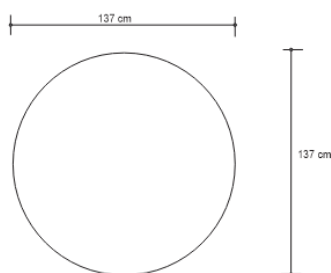

NESA DINING TABLE – BRASS

DESIGN By Qoqet

Front View

Top View

Base View

Dimensions (mm)

166.45W x 54.00D x 54.00H

Dimensions (Inches)

166.45W x 54.00D x 54.00H

Experience luxury dining with our handmade table featuring a charcoal color – parchment top and a high-polished brass base. The unmistakable design of this unique piece makes a powerful statement in any dining room, seamlessly blending artisan craftsmanship with timeless elegance.