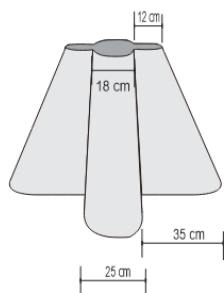

NESA DINING TABLE – BRASS

DESIGN By Qoqet

Front View

Top View

Base View

Dimensions (mm)

166.45W x 54.00D x 54.00H

Dimensions (Inches)

166.45W x 54.00D x 54.00H

Experience luxury dining with our handmade table featuring a charcoal color – parchment top and a high-polished brass base. The unmistakable design of this unique piece makes a powerful statement in any dining room, seamlessly blending artisan craftsmanship with timeless elegance.