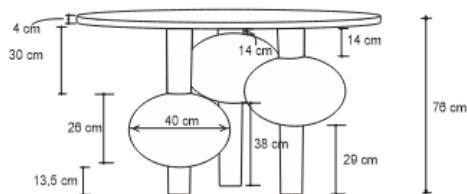

MATAMO DINING TABLE

DESIGN By Qoqet

Front View

Top View

Dimensions (mm)

157.08W x 47.25D x 47.25H

Dimensions (Inches)

157.08W x 47.25D x 47.25H