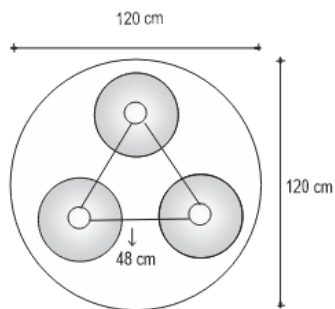

MATAMO DINING TABLE

DESIGN By Qoqet

Front View

Top View

Dimensions (mm)

157.08W x 47.25D x 47.25H

Dimensions (Inches)

157.08W x 47.25D x 47.25H