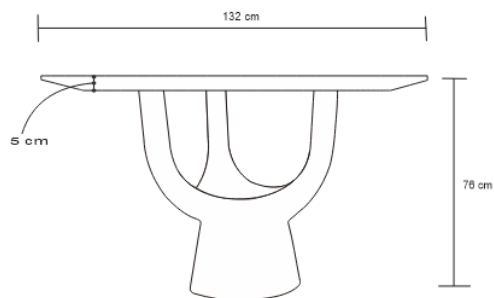

# LOMA DINING TABLE

DESIGN By Qoqet

Front View

Top View

Base View

## Dimensions (mm)

125.00W x 52.75D x 52.75H

## Dimensions (Inches)

125.00W x 52.75D x 52.75H

Elevate your dining space with luxury embodied in our exquisite table. A parchment top rests regally upon a lacquered base, creating a striking centerpiece. The beautiful design makes a powerful statement in any dining room.