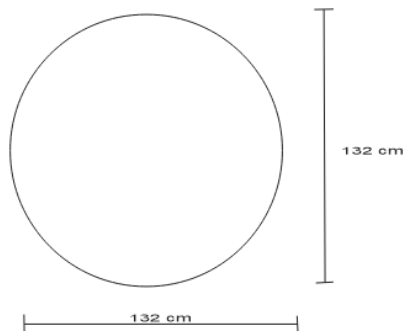

# LOMA DINING TABLE

DESIGN By Qoqet

Front View

Top View

Base View

## Dimensions (mm)

125.00W x 52.75D x 52.75H

## Dimensions (Inches)

125.00W x 52.75D x 52.75H

Elevate your dining space with luxury embodied in our exquisite table. A parchment top rests regally upon a lacquered base, creating a striking centerpiece. The beautiful design makes a powerful statement in any dining room.