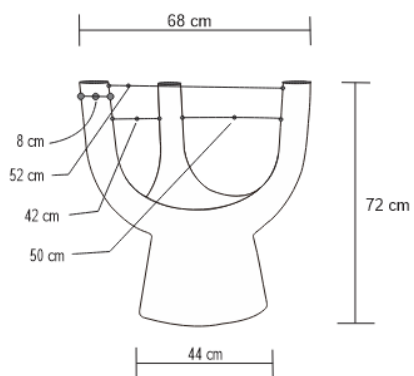

# LOMA DINING TABLE

DESIGN By Qoqet

Front View

Top View

Base View

## Dimensions (mm)

125.00W x 52.75D x 52.75H

## Dimensions (Inches)

125.00W x 52.75D x 52.75H

Elevate your dining space with luxury embodied in our exquisite table. A parchment top rests regally upon a lacquered base, creating a striking centerpiece. The beautiful design makes a powerful statement in any dining room.