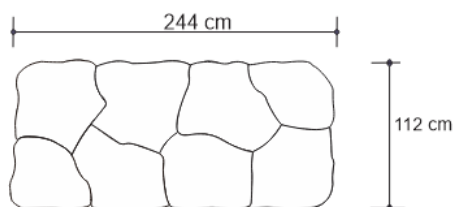

## Dimensions (mm)

102.50W x 70.75D x 94.50H

## Dimensions (Inches)

102.50W x 70.75D x 94.50H

Discover elegance with our creatively designed dining table, featuring a natural color parchment top resting on polished brass legs. The unique design makes a statement, infusing your dining room with a harmonious blend of style and sophistication.