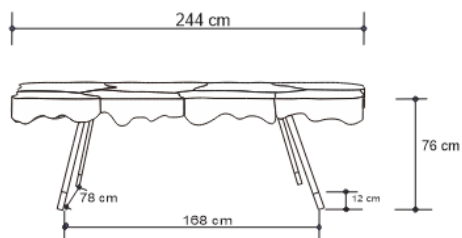

ELEVA DINING TABLE

DESIGN By Qoqet

Front View