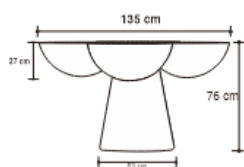

DASYA DINING TABLE

DESIGN By Qoqet

Front View

Top View

Dimensions (mm)

162.04W x 44.50D x 44.50H

Dimensions (Inches)

162.04W x 44.50D x 44.50H