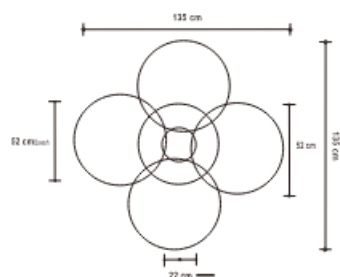

DASYA DINING TABLE

DESIGN By Qoqet

Front View

Top View

Dimensions (mm)

162.04W x 44.50D x 44.50H

Dimensions (Inches)

162.04W x 44.50D x 44.50H