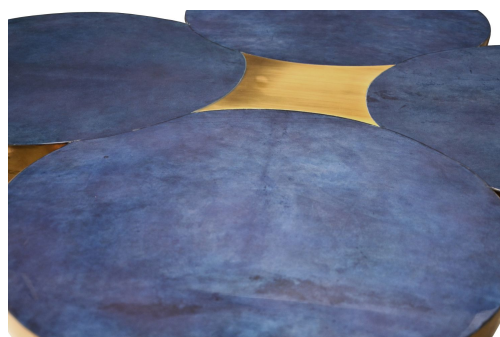

DASYA DINING TABLE

DESIGN By Qoqet

Front View

Top View

Dimensions (mm)

162.04W x 44.50D x 44.50H

Dimensions (Inches)

162.04W x 44.50D x 44.50H

Immerse yourself in artistic innovation with our creatively designed dining table. Its top is adorned in parchment, crafted from four spheres, rests gracefully on a polished brass handmade base. This unique composition not only captivates the eye but also transforms your dining space into a showcase of unparalleled craftsmanship and style.