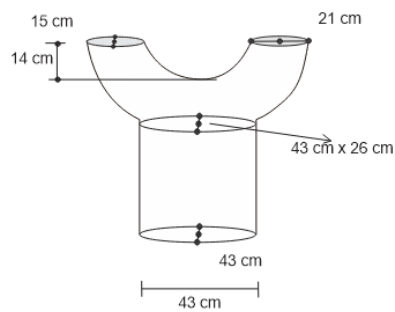

CLOVA DINING TABLE

DESIGN By Qoqet

Front View

Top View

Base View

Dimensions (mm)

133.38W x 52.00D x 52.00H

Dimensions (Inches)

133.38W x 52.00D x 52.00H

Elevate your dining experience with our luxurious table featuring a natural-colored parchment top on a high-polished lacquered base. This exquisite design harmoniously blends sophistication and versatility, creating a timeless centerpiece that effortlessly enhances any luxurious dining room.