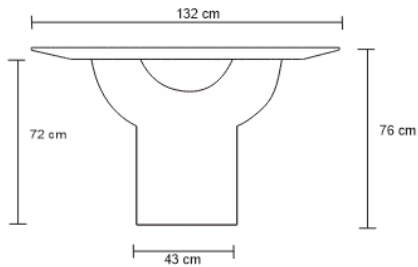

CLOVA DINING TABLE

DESIGN By Qoqet

Front View

Top View

Base View

Dimensions (mm)

133.38W x 52.00D x 52.00H

Dimensions (Inches)

133.38W x 52.00D x 52.00H

Elevate your dining experience with our luxurious table featuring a natural-colored parchment top on a high-polished lacquered base. This exquisite design harmoniously blends sophistication and versatility, creating a timeless centerpiece that effortlessly enhances any luxurious dining room.