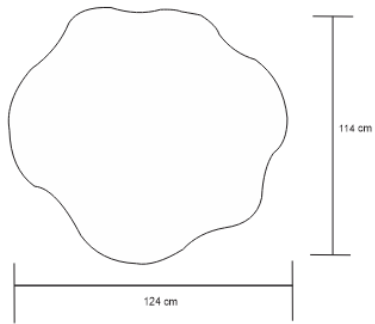

CLOVA DINING TABLE

DESIGN By Qoqet

Front View

Top View

Base View

Dimensions (mm)

133.38W x 52.00D x 52.00H

Dimensions (Inches)

133.38W x 52.00D x 52.00H

Elevate your dining experience with our luxurious table featuring a natural-colored parchment top on a high-polished lacquered base. This exquisite design harmoniously blends sophistication and versatility, creating a timeless centerpiece that effortlessly enhances any luxurious dining room.