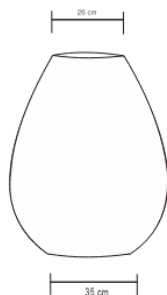

CLEON DINING TABLE – TERRACOTTA

DESIGN By Qoqet

Base View

Top View

Dimensions (mm)

168.10W x 45.00D x 48.75H

Dimensions (Inches)

168.10W x 45.00D x 48.75H