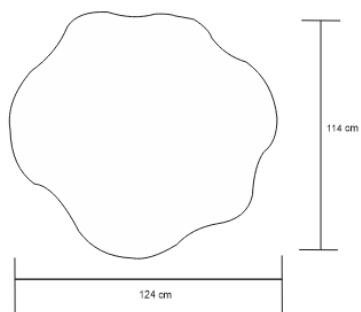

CLEON DINING TABLE – TERRACOTTA

DESIGN By Qoqet

Base View

Top View

Dimensions (mm)

168.10W x 45.00D x 48.75H

Dimensions (Inches)

168.10W x 45.00D x 48.75H