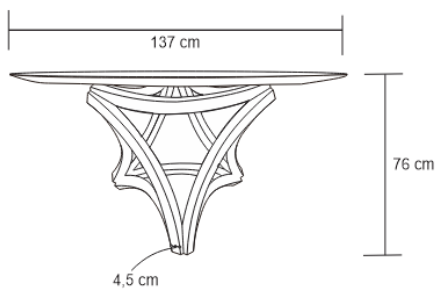

CALYPSO DINING TABLE – STAINLESS

DESIGN By Qoqet

Front View

Base View

Top View

Dimensions (mm)

397.38W x 52.00D x 52.00H

Dimensions (Inches)

397.38W x 52.00D x 52.00H

Crafted with precision, our handmade dining table seamlessly blends modern aesthetics and timeless elegance. The fractured resin-top, detailed with inlaid silver leaf, harmonizes with the high-polished mirrored stainless base, making it a captivating and sophisticated addition to your dining room—a true masterpiece of contemporary design.