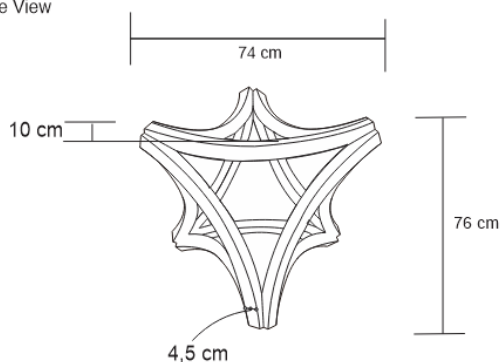

CALYPSO DINING TABLE – STAINLESS

DESIGN By Qoqet

Front View

Base View

Top View

Dimensions (mm)

397.38W x 52.00D x 52.00H

Dimensions (Inches)

397.38W x 52.00D x 52.00H

Crafted with precision, our handmade dining table seamlessly blends modern aesthetics and timeless elegance. The fractured resin-top, detailed with inlaid silver leaf, harmonizes with the high-polished mirrored stainless base, making it a captivating and sophisticated addition to your dining room—a true masterpiece of contemporary design.