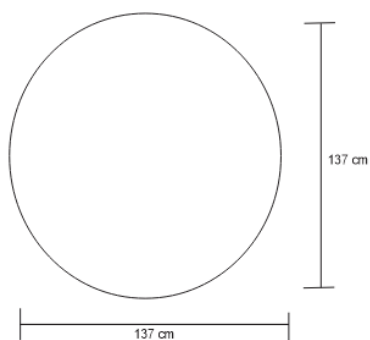

CALYPSO DINING TABLE – STAINLESS

DESIGN By Qoqet

Front View

Base View

Top View

Dimensions (mm)

397.38W x 52.00D x 52.00H

Dimensions (Inches)

397.38W x 52.00D x 52.00H

Crafted with precision, our handmade dining table seamlessly blends modern aesthetics and timeless elegance. The fractured resin-top, detailed with inlaid silver leaf, harmonizes with the high-polished mirrored stainless base, making it a captivating and sophisticated addition to your dining room—a true masterpiece of contemporary design.