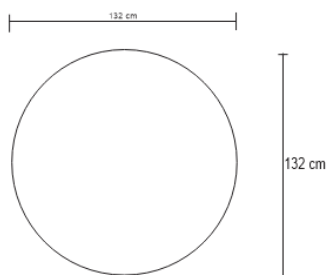

## Dimensions (mm)

141.10W x 47.25D x 47.25H

## Dimensions (Inches)

141.10W x 47.25D x 47.25H

Unveiling a dining centerpiece of unparalleled style, our table boasts an artfully fractured resin-top atop a high-polished nickeled finish base. A modern marvel, it articulates sophistication in every detail, ensuring your dining room exudes a distinctive allure that captivates and inspires.