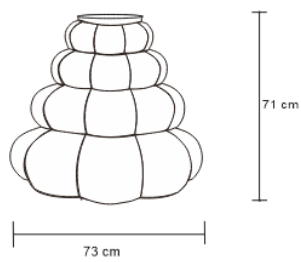

# BOLANO DINING TABLE – NICKEL

DESIGN By Qoqet

Front View

Base View

Top View

## Dimensions (mm)

141.10W x 47.25D x 47.25H

## Dimensions (Inches)

141.10W x 47.25D x 47.25H

Unveiling a dining centerpiece of unparalleled style, our table boasts an artfully fractured resin-top atop a high-polished nickeled finish base. A modern marvel, it articulates sophistication in every detail, ensuring your dining room exudes a distinctive allure that captivates and inspires.