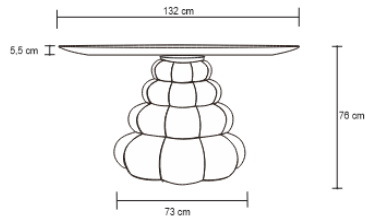

# BOLANO DINING TABLE – NICKEL

DESIGN By Qoqet

Front View

Base View

Top View

## Dimensions (mm)

141.10W x 47.25D x 47.25H

## Dimensions (Inches)

141.10W x 47.25D x 47.25H

Unveiling a dining centerpiece of unparalleled style, our table boasts an artfully fractured resin-top atop a high-polished nickeled finish base. A modern marvel, it articulates sophistication in every detail, ensuring your dining room exudes a distinctive allure that captivates and inspires.