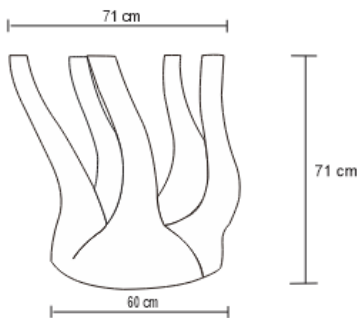

ARBORÉ DINING TABLE – BLACK LACQUER

DESIGN By Qoqet

Front View

Top View

Base View

Dimensions (mm)

185.19W x 48.00D x 48.00H

Dimensions (Inches)

185.19W x 48.00D x 48.00H

Uncover refined simplicity with our creatively designed dining table. A timeless parchment top elegantly graces a tree trunk-inspired, organically shaped, high-polished black lacquer base. This unique fusion of design and nature creates a captivating centerpiece, adding warmth and sophistication to your dining space.