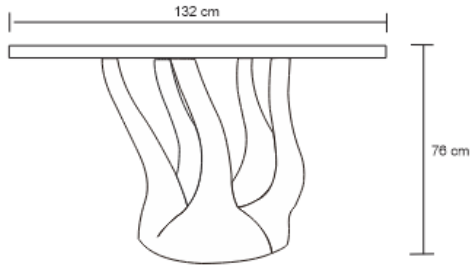

ARBORÉ DINING TABLE – BLACK LACQUER

DESIGN By Qoqet

Front View

Top View

Base View

Dimensions (mm)

185.19W x 48.00D x 48.00H

Dimensions (Inches)

185.19W x 48.00D x 48.00H

Uncover refined simplicity with our creatively designed dining table. A timeless parchment top elegantly graces a tree trunk-inspired, organically shaped, high-polished black lacquer base. This unique fusion of design and nature creates a captivating centerpiece, adding warmth and sophistication to your dining space.