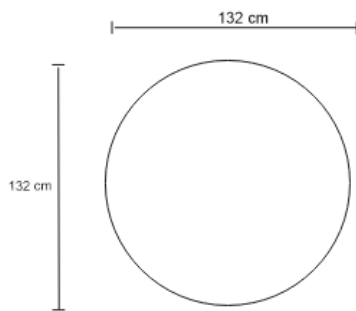

ARBORÉ DINING TABLE – BLACK LACQUER

DESIGN By Qoqet

Front View

Top View

Base View

Dimensions (mm)

185.19W x 48.00D x 48.00H

Dimensions (Inches)

185.19W x 48.00D x 48.00H

Uncover refined simplicity with our creatively designed dining table. A timeless parchment top elegantly graces a tree trunk-inspired, organically shaped, high-polished black lacquer base. This unique fusion of design and nature creates a captivating centerpiece, adding warmth and sophistication to your dining space.