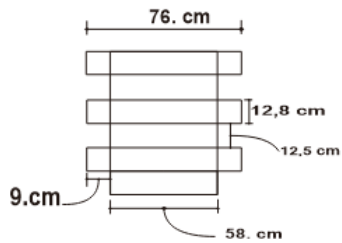

TIFANO DESK

DESIGN By Qoqet

Front View

Side View

Top View

Dimensions (mm)

137.24W x 30.00D x 71.75H

Dimensions (Inches)

137.24W x 30.00D x 71.75H

Entirely enveloped in parchment this meticulously crafted desk is a true work of art, and is equipped with multiple drawers in mahogany wood. A remarkable addition to opulent office spaces, it seamlessly combines functionality and elegance.