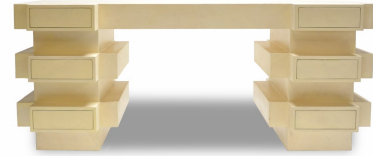

TIFANO DESK

DESIGN By Qoqet

Front View

Side View

Top View

Dimensions (mm)

137.24W x 30.00D x 71.75H

Dimensions (Inches)

137.24W x 30.00D x 71.75H

Entirely enveloped in parchment this meticulously crafted desk is a true work of art, and is equipped with multiple drawers in mahogany wood. A remarkable addition to opulent office spaces, it seamlessly combines functionality and elegance.