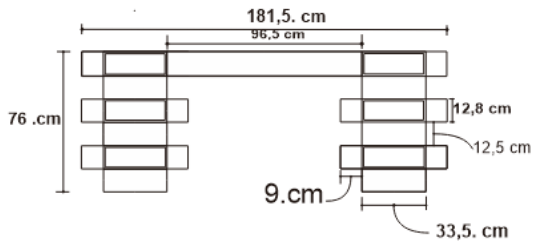

TIFANO DESK

DESIGN By Qoqet

Front View

Side View

Top View

Dimensions (mm)

137.24W x 30.00D x 71.75H

Dimensions (Inches)

137.24W x 30.00D x 71.75H

Entirely enveloped in parchment this meticulously crafted desk is a true work of art, and is equipped with multiple drawers in mahogany wood. A remarkable addition to opulent office spaces, it seamlessly combines functionality and elegance.