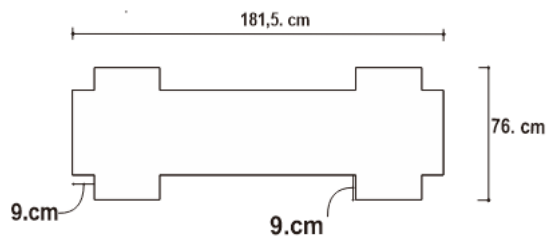

TIFANO DESK

DESIGN By Qoqet

Front View

Side View

Top View

Dimensions (mm)

137.24W x 30.00D x 71.75H

Dimensions (Inches)