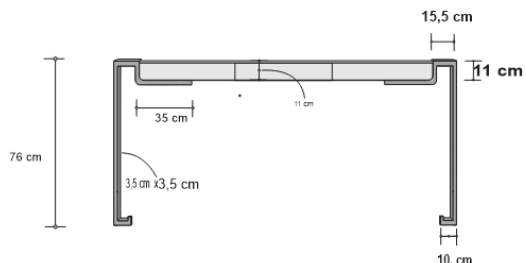

SPIDER DESK – STAINLESS

DESIGN By Qoqet

Front View