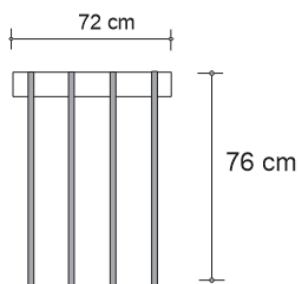

## Dimensions (mm)

129.52W x 28.25D x 64.25H

## Dimensions (Inches)

129.52W x 28.25D x 64.25H

A masterfully crafted stainless desk, flawlessly polished, boasting a light grey parchment top with functional mahogany drawers. This design seamlessly merges elegance and functionality, enhancing your workspace with sophistication.