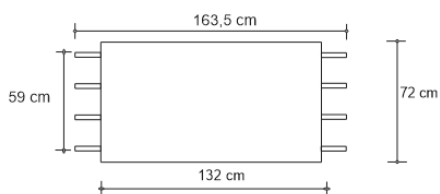

SPIDER DESK – STAINLESS

DESIGN By Qoqet

Top View

Side View

Dimensions (mm)

129.52W x 28.25D x 64.25H

Dimensions (Inches)

129.52W x 28.25D x 64.25H

A masterfully crafted stainless desk, flawlessly polished, boasting a light grey parchment top with functional mahogany drawers. This design seamlessly merges elegance and functionality, enhancing your workspace with sophistication.

QOQET