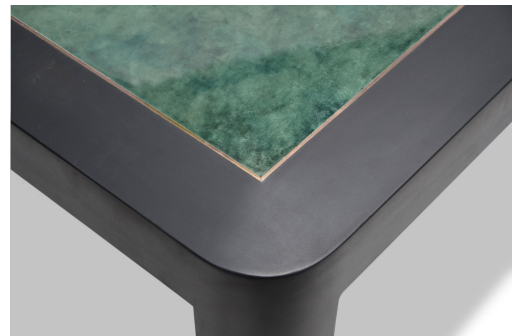

SADE DESK

DESIGN By Qoqet

Front View

Top View

Side View

Dimensions (mm)

102.51W x 29.50D x 63.75H

Dimensions (Inches)

102.51W x 29.50D x 63.75H

An understated desk featuring an inset emerald green parchment top and a sleek matte-black frame. This minimalist design blends sophistication with practicality, offering a tasteful addition to your workspace.