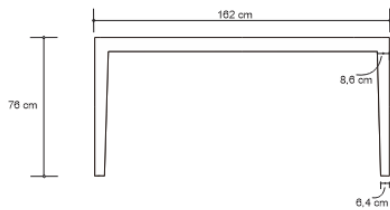

SADE DESK

DESIGN By Qoqet

Front View

Top View

Side View

Dimensions (mm)

102.51W x 29.50D x 63.75H

Dimensions (Inches)

102.51W x 29.50D x 63.75H

An understated desk featuring an inset emerald green parchment top and a sleek matte-black frame. This minimalist design blends sophistication with practicality, offering a tasteful addition to your workspace.