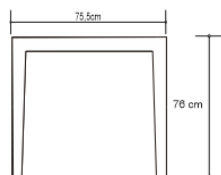

SADE DESK

DESIGN By Qoqet

Front View

Top View

Side View

Dimensions (mm)

102.51W x 29.50D x 63.75H

Dimensions (Inches)

102.51W x 29.50D x 63.75H

An understated desk featuring an inset emerald green parchment top and a sleek matte-black frame. This minimalist design blends sophistication with practicality, offering a tasteful addition to your workspace.