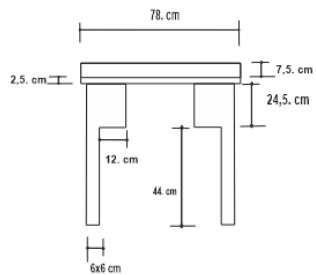

PLATEAU DESK

DESIGN By Qoqet

Front View

Top View

Side View

Dimensions (mm)

164.24W x 30.75D x 64.25H

Dimensions (Inches)

164.24W x 30.75D x 64.25H

An elegant Bauhaus-style desk featuring a charcoal parchment top and brass legs with mahogany drawers. This understated design makes a powerful statement in luxury workspaces, combining simplicity and sophistication effortlessly.