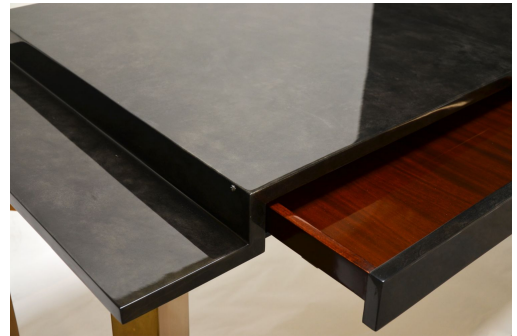

PLATEAU DESK

DESIGN By Qoqet

Front View

Top View

Side View

Dimensions (mm)

164.24W x 30.75D x 64.25H

Dimensions (Inches)

164.24W x 30.75D x 64.25H

An elegant Bauhaus-style desk featuring a charcoal parchment top and brass legs with mahogany drawers. This understated design makes a powerful statement in luxury workspaces, combining simplicity and sophistication effortlessly.