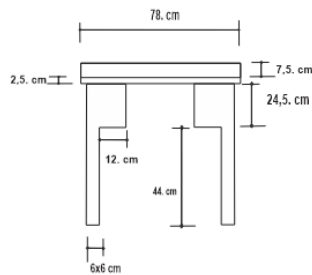

## Dimensions (mm)

1,631.95 W x 781.05 D x 781.05 H

## Dimensions (Inches)

64.25 W x 30.75 D x 30.75 H

An elegant Bauhaus-style desk featuring a charcoal parchment top and brass legs with mahogany drawers. This understated design makes a powerful statement in luxury workspaces, combining simplicity and sophistication effortlessly.