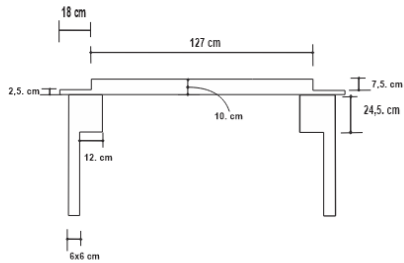

PLATEAU DESK

DESIGN By Qoqet

Front View

Top View

Side View

Dimensions (mm)

164.24W x 30.75D x 64.25H

Dimensions (Inches)