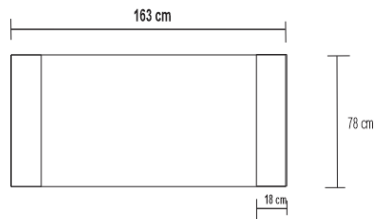

# PLATEAU DESK

DESIGN By Qoqet

Front View

Top View

Side View

## Dimensions (mm)

1,631.95 W x 781.05 D x 781.05 H

## Dimensions (Inches)

64.25 W x 30.75 D x 30.75 H

An elegant Bauhaus-style desk featuring a charcoal parchment top and brass legs with mahogany drawers. This understated design makes a powerful statement in luxury workspaces, combining simplicity and sophistication effortlessly.