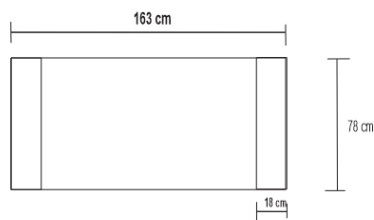

PLATEAU DESK

DESIGN By Qoqet

Front View

Top View

Side View

Dimensions (mm)

164.24W x 30.75D x 64.25H

Dimensions (Inches)

164.24W x 30.75D x 64.25H

An elegant Bauhaus-style desk featuring a charcoal parchment top and brass legs with mahogany drawers. This understated design makes a powerful statement in luxury workspaces, combining simplicity and sophistication effortlessly.