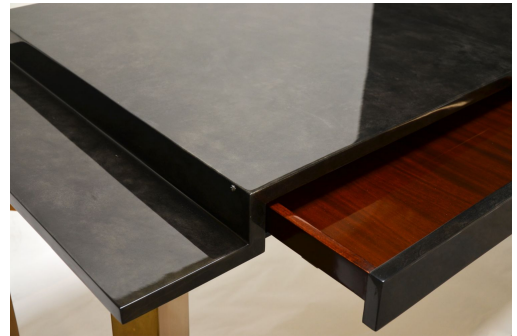

# PLATEAU DESK

DESIGN By Qoqet

Front View

Top View

Side View

## Dimensions (mm)

1,631.95 W x 781.05 D x 781.05 H

## Dimensions (Inches)

64.25 W x 30.75 D x 30.75 H

An elegant Bauhaus-style desk featuring a charcoal parchment top and brass legs with mahogany drawers. This understated design makes a powerful statement in luxury workspaces, combining simplicity and sophistication effortlessly.