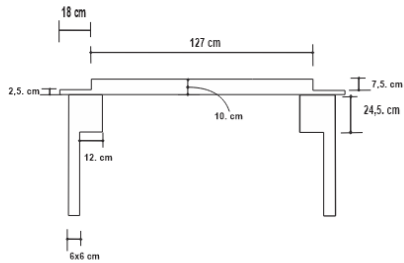

PLATEAU DESK

DESIGN By Qoqet

Front View