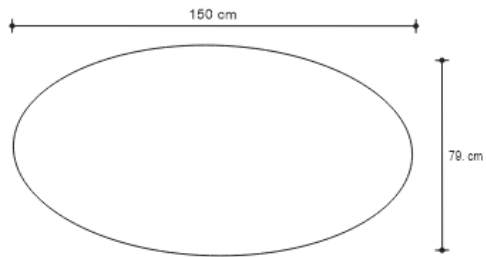

# OVAL COUTURE DESK – LACQUER

DESIGN By Qoqet

Top view

Base View

## Dimensions (mm)

159.28W x 31.00D x 63.00H

## Dimensions (Inches)

159.28W x 31.00D x 63.00H

A stunning oval desk, entirely finished in polished black lacquer, featuring functional drawers. This piece harmoniously merges form and function, elevating your workspace with sophistication and style.