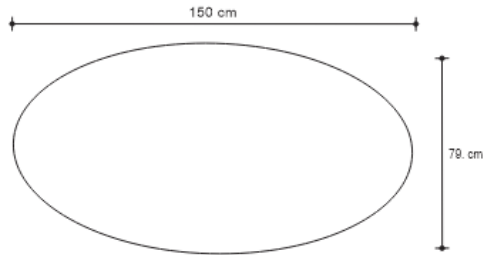

OVAL COUTURE DESK – BRASS

DESIGN By Qoqet

Top view

Base View

Dimensions (mm)

162.04W x 31.00D x 62.25H

Dimensions (Inches)

162.04W x 31.00D x 62.25H