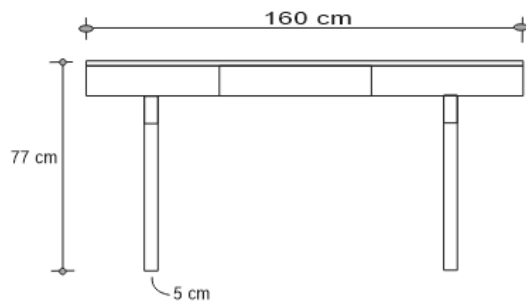

# OMELA DESK

DESIGN By Qoqet

Front View

Top View

Side View

## Dimensions (mm)

173.06W x 28.50D x 63.00H

## Dimensions (Inches)

173.06W x 28.50D x 63.00H

This luxurious desk features a natural parchment top and three mahogany drawers, elegantly poised on decorative brass legs. Its combination of textures and materials creates a refined workspace centerpiece.