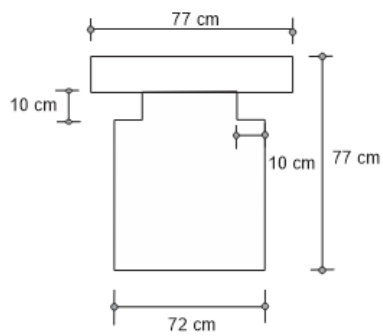

# OMELA DESK

DESIGN By Qoqet

Front View

Top View

Side View

## Dimensions (mm)

173.06W x 28.50D x 63.00H

## Dimensions (Inches)

173.06W x 28.50D x 63.00H

This luxurious desk features a natural parchment top and three mahogany drawers, elegantly poised on decorative brass legs. Its combination of textures and materials creates a refined workspace centerpiece.