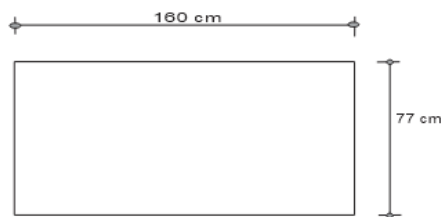

# OMELA DESK

DESIGN By Qoqet

Front View

Top View

Side View

## Dimensions (mm)

173.06W x 28.50D x 63.00H

## Dimensions (Inches)

173.06W x 28.50D x 63.00H

This luxurious desk features a natural parchment top and three mahogany drawers, elegantly poised on decorative brass legs. Its combination of textures and materials creates a refined workspace centerpiece.