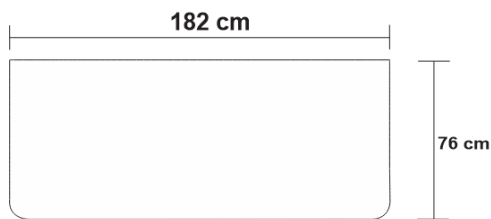

# MOKATO DESK

DESIGN By Qoqet

Front View

Top View

Side View

## Dimensions (mm)

293.21W x 30.00D x 71.75H

## Dimensions (Inches)

293.21W x 30.00D x 71.75H

An artistic desk with its top enveloped in natural parchment, adorned with functional drawers. Its brass-clad legs provide a striking contrast, creating an impressive statement piece for a luxurious and sophisticated workspace.