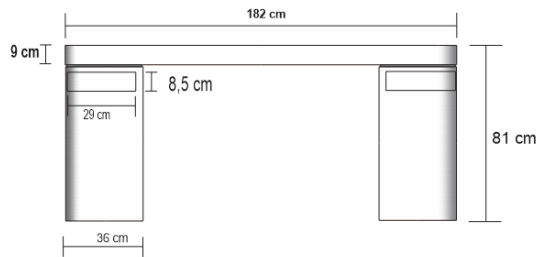

# MOKATO DESK

DESIGN By Qoqet

Front View

Top View

Side View

## Dimensions (mm)

293.21W x 30.00D x 71.75H

## Dimensions (Inches)

293.21W x 30.00D x 71.75H

An artistic desk with its top enveloped in natural parchment, adorned with functional drawers. Its brass-clad legs provide a striking contrast, creating an impressive statement piece for a luxurious and sophisticated workspace.