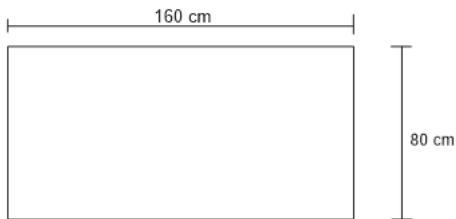

METAFO DESK

DESIGN By Qoqet

Front View

Top View

Side View

Dimensions (mm)

181.33W x 31.50D x 63.00H

Dimensions (Inches)

181.33W x 31.50D x 63.00H

An exquisite desk featuring a meticulously polished brass-legged base and a natural parchment-lined top, complete with mahogany drawers. This harmonious blend of fine textures and metallic elegance provides a sophisticated and functional workspace solution.