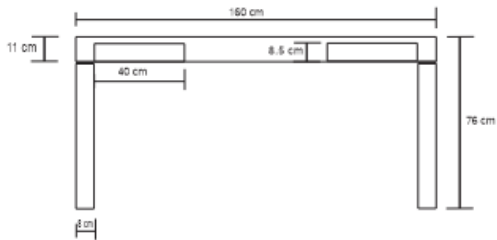

METAFO DESK

DESIGN By Qoqet

Front View

Top View

Side View

Dimensions (mm)

181.33W x 31.50D x 63.00H

Dimensions (Inches)

181.33W x 31.50D x 63.00H

An exquisite desk featuring a meticulously polished brass-legged base and a natural parchment-lined top, complete with mahogany drawers. This harmonious blend of fine textures and metallic elegance provides a sophisticated and functional workspace solution.