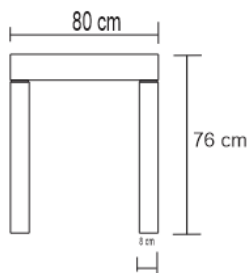

METAFO DESK

DESIGN By Qoqet

Front View

Top View

Side View

Dimensions (mm)

181.33W x 31.50D x 63.00H

Dimensions (Inches)

181.33W x 31.50D x 63.00H

An exquisite desk featuring a meticulously polished brass-legged base and a natural parchment-lined top, complete with mahogany drawers. This harmonious blend of fine textures and metallic elegance provides a sophisticated and functional workspace solution.