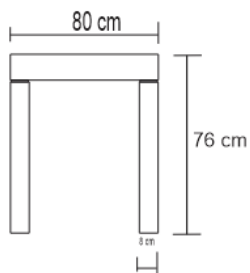

METAFO DESK

DESIGN By Qoqet

Front View

Top View

Side View

Dimensions (mm)

1,600.20 W x 800.10 D x 762.00 H

Dimensions (Inches)

63.00 W x 31.50 D x 30.00 H

An exquisite desk featuring a meticulously polished brass-legged base and a natural parchment-lined top, complete with mahogany drawers. This harmonious blend of fine textures and metallic elegance provides a sophisticated and functional workspace solution.