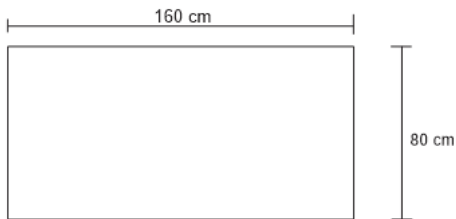

METAFO DESK

DESIGN By Qoqet

Front View

Top View

Side View

Dimensions (mm)

1,600.20 W x 800.10 D x 762.00 H

Dimensions (Inches)

63.00 W x 31.50 D x 30.00 H

An exquisite desk featuring a meticulously polished brass-legged base and a natural parchment-lined top, complete with mahogany drawers. This harmonious blend of fine textures and metallic elegance provides a sophisticated and functional workspace solution.