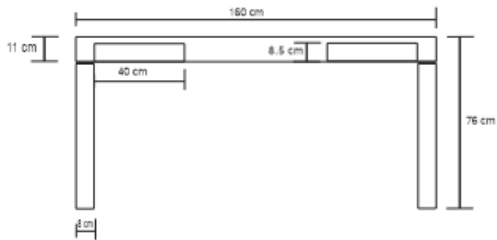

METAFO DESK

DESIGN By Qoqet

Front View

Top View

Side View

Dimensions (mm)

1,600.20 W x 800.10 D x 762.00 H

Dimensions (Inches)

63.00 W x 31.50 D x 30.00 H

An exquisite desk featuring a meticulously polished brass-legged base and a natural parchment-lined top, complete with mahogany drawers. This harmonious blend of fine textures and metallic elegance provides a sophisticated and functional workspace solution.