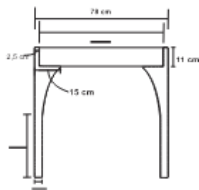

LUPATUS DESK

DESIGN By Qoqet

Front View

Top View

Side View

Dimensions (mm)

164.24W x 28.75D x 63.00H

Dimensions (Inches)

164.24W x 28.75D x 63.00H

An invigorating desk design, featuring a parchment-wrapped top supported by four independent stainless-clad legs, and mahogany drawers. This refreshing addition to luxurious workspaces is a stunning embodiment of style, sophistication, and functionality.