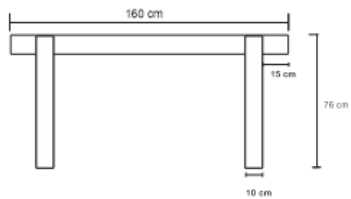

LUPATUS DESK

DESIGN By Qoqet

Front View

Top View

Side View

Dimensions (mm)

164.24W x 28.75D x 63.00H

Dimensions (Inches)

164.24W x 28.75D x 63.00H

An invigorating desk design, featuring a parchment-wrapped top supported by four independent stainless-clad legs, and mahogany drawers. This refreshing addition to luxurious workspaces is a stunning embodiment of style, sophistication, and functionality.