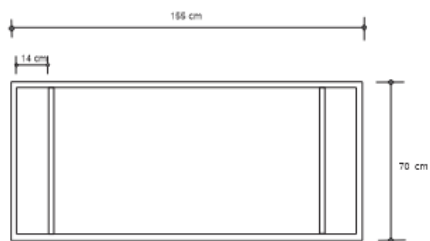

LUPATUS DESK

DESIGN By Qoqet

Front View

Top View

Side View

Dimensions (mm)

164.24W x 28.75D x 63.00H

Dimensions (Inches)

164.24W x 28.75D x 63.00H

An invigorating desk design, featuring a parchment-wrapped top supported by four independent stainless-clad legs, and mahogany drawers. This refreshing addition to luxurious workspaces is a stunning embodiment of style, sophistication, and functionality.