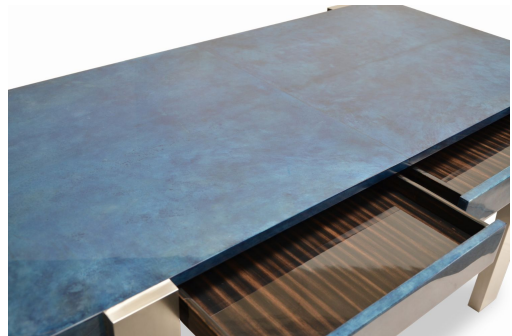

LUPATUS DESK

DESIGN By Qoqet

Front View

Top View

Side View

Dimensions (mm)

164.24W x 28.75D x 63.00H

Dimensions (Inches)

164.24W x 28.75D x 63.00H

An invigorating desk design, featuring a parchment-wrapped top supported by four independent stainless-clad legs, and mahogany drawers. This refreshing addition to luxurious workspaces is a stunning embodiment of style, sophistication, and functionality.